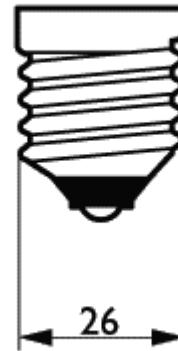

Product data	
Bulb	BD17
Bulb Material	Hard Glass
Bulb Finish	Coated
Operating Position	Universal [Any or Universal (U)]
Packing Type	1SL [1 Sleeve Open End]
Packing Configuration	12
Ordering Code	H43AV-75DX
Pack UPC	046677275242
Case Bar Code	50046677275247
Rated Avg. Life	24000 hr
ANSI Code HID	H43
Watts	75W
Lamp Voltage	130 V
Color Rendering Index	45 Ra8
Color Temperature	3200 K
Initial Lumens	3300 Lm
Design Mean Lumens	2250 Lm
Light Center Length L	3.438 in
Max Overall Length (MOL) - C	5.438 in
Diameter D	2.125 in
Product Number	275248