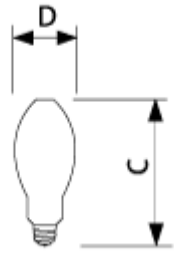

Operating Position Universal