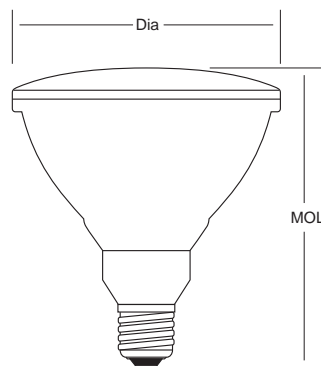

* Items only available for special orders

All measurements are shown in inches unless noted

PAR38
E26 Base