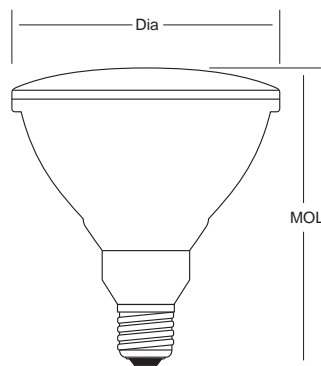

* Items only available for special orders

All measurements are shown in inches unless noted

PAR38
E26 Base