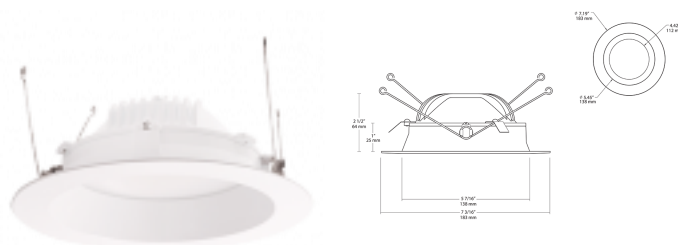

DLED6R12YY

LED retrofit downlights are perfect for updating existing recessed lighting without changing the fixture. Equivalent to 65W Par.

Color: White

Weight: 0.0 lbs

LED Info

Watts: 12W
 Color Temp: 2700K
 Color Accuracy: 84
 L70 Lifespan: 100000
 LM79 Lumens: 675
 Efficacy: 53 LPW

Surge Protection:

2.5kv.

Color Consistency:

3-step MacAdam Ellipse binning to achieve consistent fixture-to-fixture color.

Housing:

Professional-grade, die-cast aluminum construction.

Adapters:

Edison E26 medium base adapter included. GU24 socket adapter sold separately.