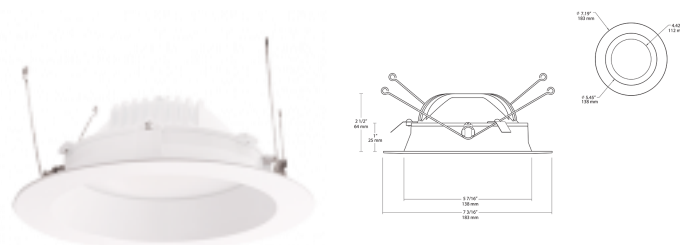

DLED6R8Y

LED retrofit downlights are perfect for updating existing recessed lighting without changing the fixture. Equivalent to 90W Par.

Color: White

Weight: 0.0 lbs

LED Info

Watts: 8W
 Color Temp: 3000K
 Color Accuracy: 87
 L70 Lifespan: 100000
 LM79 Lumens: 532
 Efficacy: 62 LPW

Driver Info

Type: Constant Current
 120V: 0.08A
 208V: N/A
 240V: N/A
 277V: N/A
 Input Watts: 9W
 Efficiency: 93%

Technical Specifications

UL Listed:

Suitable for damp locations.

Compatibility:

Low-profile design for maximum compatibility with many 5" and 6" incandescent recessed downlight housings. See housing compatibility .