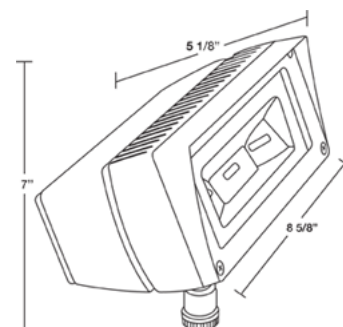

Color: White

Weight: 4.8 lbs

LED Info

Watts: 18W
 Color Temp: 5100K (Cool)
 Color Accuracy: 70
 L70 Lifespan: 100000
 LM79 Lumens: 1,624
 Efficacy: 73 LPW

Driver Info

Type: DC to DC
 120V: 0.2 A
 208V: 0.15 A
 240V: 0.13 A
 277V: 0.11 A
 Input Watts: 22W
 Efficiency: 80%