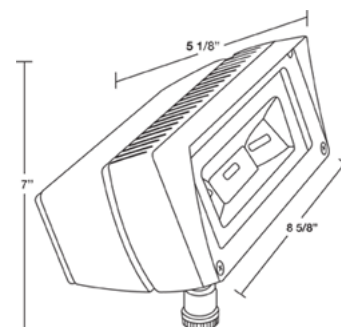

FFLED18Y

Rectangular shaped LED floodlight designed to replace 70W Metal Halide. Patent Pending airflow technology ensures long LED and driver lifespan. Use for building facade lighting, sign lighting, LED landscape lighting and instant-on security lighting.

Color: Bronze

Weight: 4.8 lbs

LED Info

Watts: 18W
 Color Temp: 3000K (Warm)
 Color Accuracy: 85
 L70 Lifespan: 100000
 LM79 Lumens: 1,075
 Efficacy: 48 LPW

Driver Info

Type: DC to DC
 120V: 0.2 A
 208V: 0.15 A
 240V: 0.13 A
 277V: 0.11 A
 Input Watts: 23W
 Efficiency: 80%