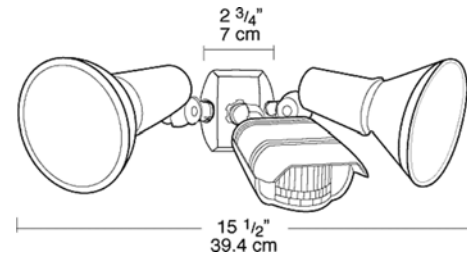

110° view

Patents

RAB sensor and fixture designs are protected under U.S. and International Intellectual Property laws

Weight
1.65

Color

White

DIMENSIONS

DETECTION PATTERN