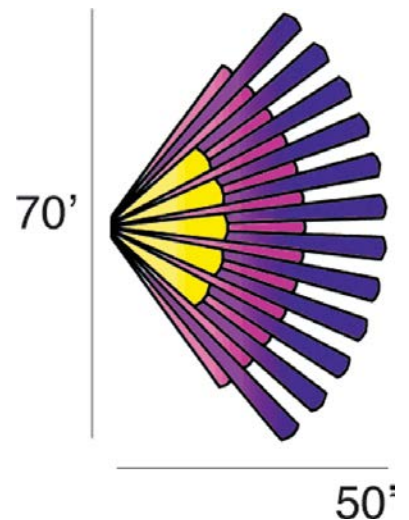

110° view

Patents

RAB sensor and fixture designs are protected under U.S. and International Intellectual Property laws

Weight
1.65

Color

White

DIMENSIONS

DETECTION PATTERN