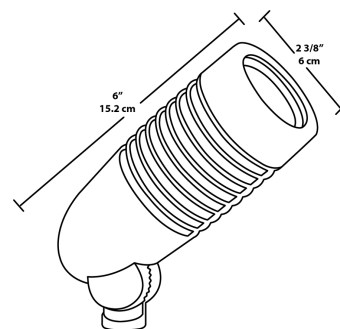

LFLED5YB

Compact 5 Watt LED floodlight perfectly suited for small-scale landscape lighting applications. 85% more energy efficient than its 35 Watt MR16 equivalent. Specialized microprismatic lens delivers even and consistent light. Utilizes line voltage (120V-240V).

Color: Black

Weight: 1.5 lbs

LED Info

Watts: 5W
 Color Temp: 3000K (Warm)
 Color Accuracy: 86
 L70 Lifespan: 100000
 LM79 Lumens: 208
 Efficacy: 41 LPW

Driver Info

Type: Constant Current
 120V: 0.1 A
 208V: 0.06 A
 240V: 0.05 A
 277V: N/A
 Input Watts: 5W
 Efficiency: 98%

Technical Specifications

UL Listing:

Suitable for wet locations. Suitable for mounting within 4' of the ground.

Lumen Maintenance:

100,000 hours Life Based on LM-80 Tests.

Spot Lens:

Optional spot lens enables a tool-less conversion to an 18° NEMA 3x3 spot. Great for accent lighting or grazing buildings for an artistic touch. Spot reflector kit available .