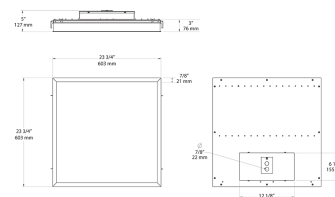

Color: Gloss white

Weight: 21.0 lbs

LED Info

Watts: 34W
 Color Temp: 3000K
 Color Accuracy: 85
 L70 Lifespan: 100000
 LM79 Lumens: 2,635
 Efficacy: 78 LPW

Driver Info

Type: N/A
 120V: 0.29A
 208V: 0.167A
 240V: 0.145A
 277V: 0.126A
 Input Watts: 34W
 Efficiency: 101%