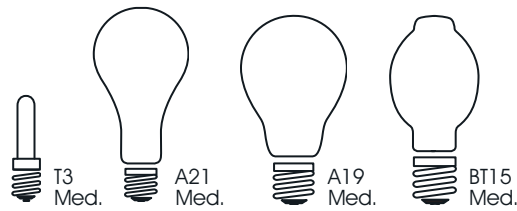

Halogen Lamps

Tubular and "A" Style

Medium Base Tubular and "A" Style Replacements

Watts	Bulb	Base	Satco Product Number	Lamp Code	Finish	Volts	MOL	Initial Lumens	Avg. Rated Hours	Pkg Type	Mstr Case/ Inner Pk	Notes
20		Med.	\$4308	KX20CL/3M/E26	Clear	120	2 3/4"	200	3000	Box	10	1
			\$4309	KX20FR/3M/E26	Frost	120	2 3/4"	200	3000	Box	10	1
30/ 70/ 100		Med.	\$4505	30/100A/HAL	White	120	5 1/16"	295/ 785/ 1080	4000	Sleeve	36/12	
40		Med.	\$4310	KX40CL/3M/E26	Clear	120	2 3/4"	560	3000	Box	10	1
			\$4311	KX40FR/3M/E26	Frost	120	2 3/4"	560	3000	Box	10	1
42		Med.	\$1943	42A/CAP	Frost	120	4 3/8"	570	3500	Box	12	
			\$2648	42A/CAP	Frost	130	4 3/8"	570	3500	Box	12	
50		Med.	\$2647	50A/HAL/CRYSTAL	Crystal	120	4 3/8"	860	2500	Box	12	
50/ 100/ 150		Med.	\$4506	50/150A/HAL	White	120	5 1/16"	585/ 1400/ 1985	4000	Sleeve	36/12	
52		Med.	\$1944	52A/CAP	Frost	120	4 3/8"	770	3500	Box	12	
			\$2649	52A/CAP	Frost	130	4 3/8"	770	3500	Box	12	
60		Med.	\$1946	60A/HAL	Frost	120	4 3/8"	960	3000	Box	12	
				Med.	\$4603	60/BT15/CL	Clear	120	4"	700	5000	CD/1
	\$4600	60/BT15/W			White	120	4"	600	5000	CD/1	60/6	
		Med.	\$4312	KX60CL/3M/E26	Clear	120	2 3/4"	960	3000	Box	10	1
\$4313			KX60FR/3M/E26	Frost	120	2 3/4"	960	3000	Box	10	1	

Don't see the lamp you need? Call Customer Service 1-800-43-SATCO

When using a 130 Volt Lamp on a 120 Volt line, life is extended by approx. 2.5 times and lumens are reduced approx. 20%

halogen lamps