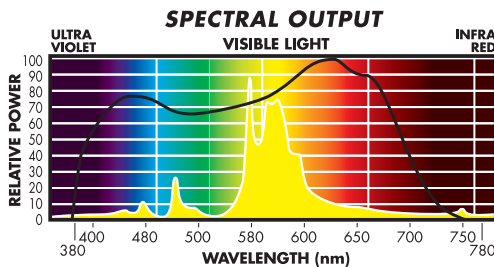

Yellow Blossom
2100K

**Yellow 1000 Watt
HPS Single Ended Grow Lamp**

GENERAL Characteristics

Lamp Type	HPS Single Ended
ANSI Code	S52
Bulb Shape	E25
Base Type	Mogul (E39)
Bulb Finish	Clear
Rated Life	24000 hours
Operating Position	Universal
Dimming	

PHOTOMETRIC

Initial Lumens	150000
Lumens Per Watt	146
Lamp Lumen Depreciation (LLD)	.90 (90%) @ 9600 hours
Correlated Color Temperature	2100K
Chromaticity Coordinates (CIE-x,y)	.512 .420
Color Rendering Index (CRI)	22

HYDROPONICS

PAR Watts	358
-----------	-----

PHYSICAL

Bulb Diameter	3.1" (79mm)
Max. Overall Length (MOL)	15.1" (384mm)
Light Center Length (LCL)	8.8" (223mm)
Effective Arc Length	230 mm
Max. Base Temperature (°C)	210
Max. Bulb Temperature (°C)	400
Socket Pulse Rating (KV)	5
Luminaire Type	Open / Enclosed Rated

ELECTRICAL

Lamp Watts	1000
Lamp Oper. Voltage (Nom.)	-

SUSTAINABILITY

Recycling Program	Smartpac [®] 800-451-2606
-------------------	------------------------------------

NOTES

Universal
Any Position

E25

Dia. = 3.1" (79mm)
MOL = 15.1" (384mm)
LCL = 8.8" (223mm)
Base = Mogul (E39)