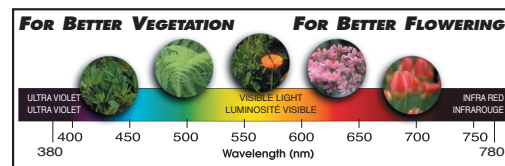

855-562-1008 FAX: 855-562-1009

SunmasterGrowLamps.com