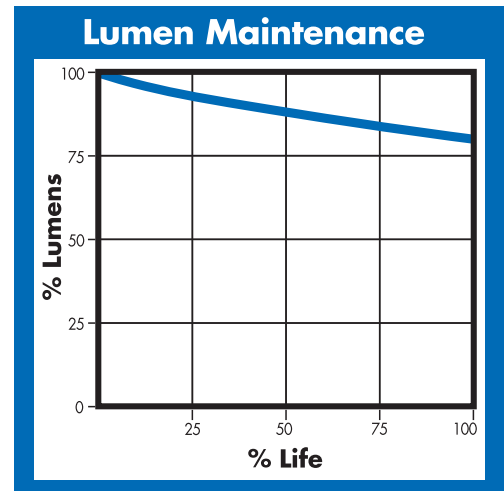

PHOTOMETRIC

Initial Lumens	150000
Lumens Per Watt	146
Lamp Lumen Depreciation (LLD)	.90 (90%) @ 9600 hours
Correlated Color Temperature	2100K
Chromaticity Coordinates (CIE-x,y)	.512 .420
Color Rendering Index (CRI)	22

ELECTRICAL

Lamp Watts	1000
Lamp Oper. Voltage (Nom.)	-

SUSTAINABILITY

Recycling Program	Smartpac [®] 800-451-2606
-------------------	------------------------------------

NOTES

Universal
Any Position

E25

Dia. = 3.1" (79mm)
MOL = 15.1" (384mm)
LCL = 8.8" (223mm)
Base = Mogul (E39)