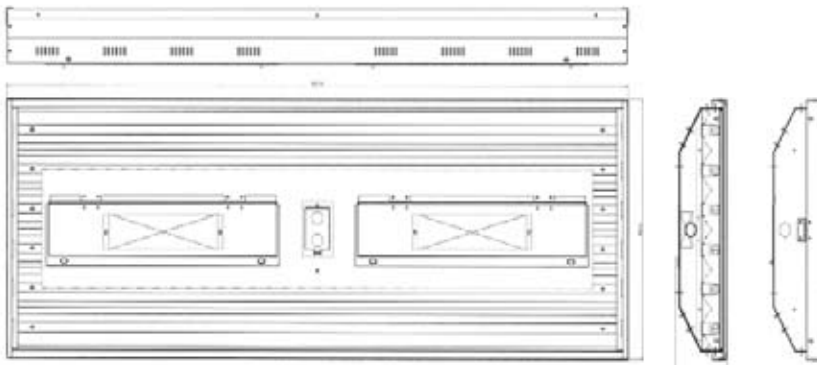

Accessories

- White power-coat steel wire guard
- Acrylic covered lense
- Motion Sensor

Your partner in energy saving!

Specifications

- Dimension: -48.5 inch L*13.4 inch W*4.8 inch H(4 Lamp T8/T5)
- 48.5 inch L*18.4 inch W*4.8 inch H(6 Lamp T8/T5)
- Housing: All steel surface are painted with high gross baked with white enamel,applied over iron phosphate pre-treatment for maximum adhesior and rust resistance.
- Finish: Post-painted white housing
- Reflector: Vega-95 reflectio
- Ballast: UL certify electronic ballast,class P. 120-277 VOLT, 50/60 Hz, Instant start, high output
- Positive Stop: Anti-vibrational locking
- Lamp Holder: All configuration have been tested to ensure relaiable operation performance underthe normal condition.
- Mounting: Design for surface, pendent, stem, Chain, hanging
- Height: 10FT-35FT mounting height.
- Energy Saving up to 70%
- Instant restrike

■ Warranty

- 5 years for ballast
- 2 years for fixture & lamp

Highbay Dimensional Data

Dim: 48.5" L X 4.8" H X 18.4" W

Model: HB-6/T5 HB6/T8

Photo metric Data

- HB-4/T5, HB-4/T8
- HB-4/T5PS, HB-4/T8PS
- HB-4/T5Lense

Electronic Ballast Dimensional Data

Dim: 48.5" L X 4.8" H X 13.4" W

Model: HB-4/T5 HB-4/T8 HB-4/T5PS HB-6/T8PS HB-4/T5 Lense

Photo metric Data

- HB-6/T5, HB-6/T8

Electronic Ballast Specification

- Upon request