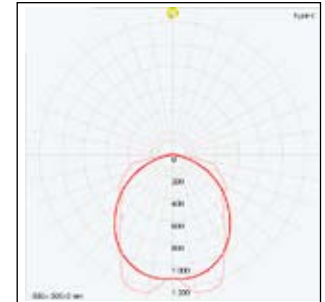

■ Warranty

- 5 years for ballast
- 2 years for fixture & lamp

Highbay Dimensional Data

Dim: 48.5" L X 4.8" H X 18.4" W

Model: HB-6/T5 HB6/T8

Photo metric Data

- HB-4/T5, HB-4/T8
- HB-4/T5PS, HB-4/T8PS
- HB-4/T5Lense

Electronic Ballast Dimensional Data

Dim: 48.5" L X 4.8" H X 13.4" W

Model: HB-4/T5 HB-4/T8 HB-4/T5PS HB-6/T8PS HB-4/T5 Lense

Photo metric Data

- HB-6/T5, HB-6/T8

Electronic Ballast Specification

- Upon request