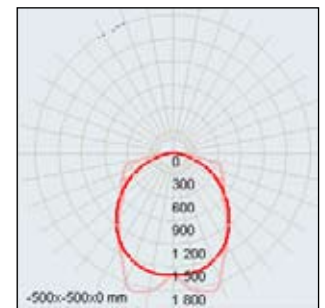

■ Warranty

- 5 years for ballast
- 2 years for fixture & lamp

Highbay Dimensional Data

Dim: 48.5" L X 4.8" H X 18.4" W

Model: HB-6/T5 HB6/T8

Photo metric Data

- HB-4/T5, HB-4/T8
- HB-4/T5PS, HB-4/T8PS
- HB-4/T5Lense

Electronic Ballast Dimensional Data

Dim: 48.5" L X 4.8" H X 13.4" W

Model: HB-4/T5 HB-4/T8 HB-4/T5PS HB-6/T8PS HB-4/T5 Lense

Photo metric Data

- HB-6/T5, HB-6/T8

Electronic Ballast Specification

- Upon request