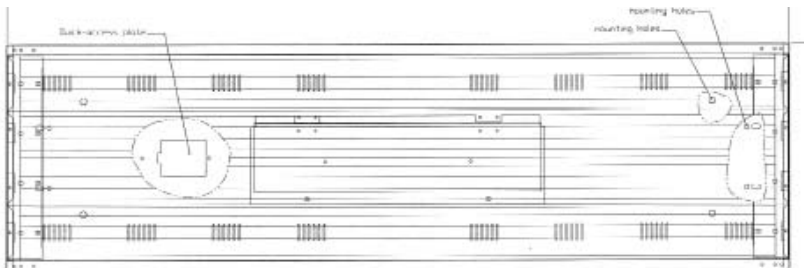

Accessories

- White power-coat steel wire guard
- Acrylic covered lense
- Motion Sensor

Your partner in energy saving!

Specifications

- Dimension: -48.5 inch L*13.4 inch W*4.8 inch H(4 Lamp T8/T5)
- 48.5 inch L*18.4 inch W*4.8 inch H(6 Lamp T8/T5)
- Housing: All steel surface are painted with high gross baked with white enamel,applied over iron phosphate pre-treatment for maximum adhesior and rust resistance.
- Finish: Post-painted white housing
- Reflector: Vega-95 reflectio
- Ballast: UL certify electronic ballast,class P. 120-277 VOLT, 50/60 Hz, Instant start, high output
- Positive Stop: Anti-vibrational locking
- Lamp Holder: All configuration have been tested to ensure relaiable operation performance underthe normal condition.
- Mounting: Design for surface, pendent, stem, Chain, hanging
- Height: 10FT-35FT mounting height.
- Energy Saving up to 70%
- Instant restrike

■ Warranty

- 5 years for ballast
- 2 years for fixture & lamp

Highbay Dimensional Data

Dim: 48.5" L X 4.8" H X 18.4" W

Model: HB-6/T5 HB6/T8

Photo metric Data

- HB-4/T5, HB-4/T8
- HB-4/T5PS, HB-4/T8PS
- HB-4/T5Lense

Electronic Ballast Dimensional Data

Dim: 48.5" L X 4.8" H X 13.4" W

Model: HB-4/T5 HB-4/T8 HB-4/T5PS HB-6/T8PS HB-4/T5 Lense

Photo metric Data

- HB-6/T5, HB-6/T8

Electronic Ballast Specification

- Upon request