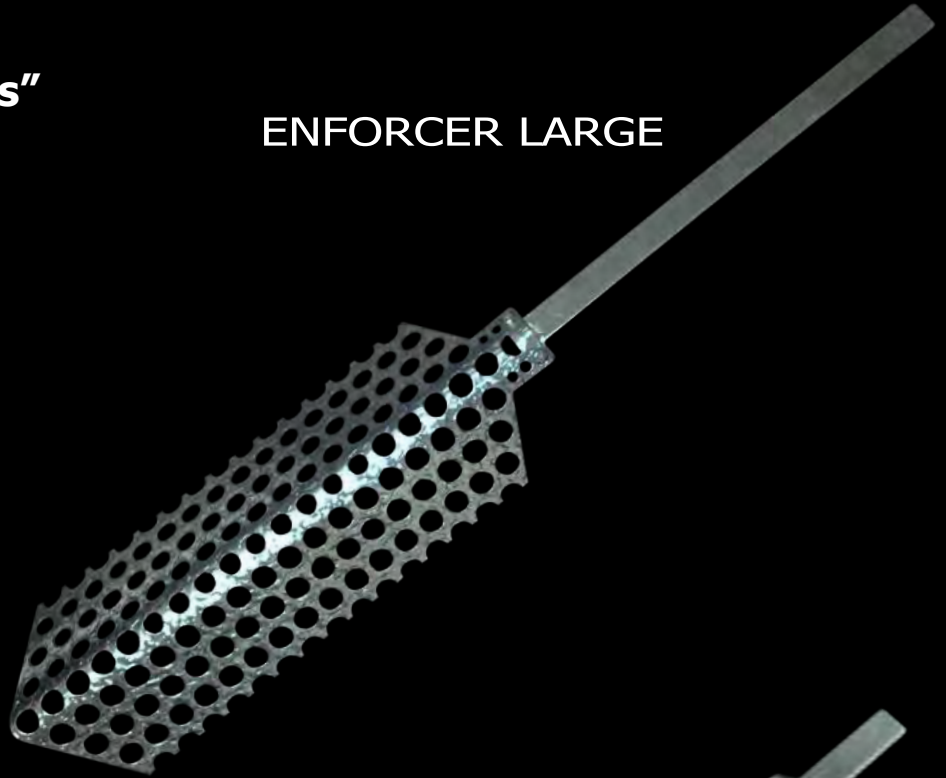

## "ENFORCER" SUPER SPREADER

**\* Creates Wider More Even Light**

**\* Eliminates "Hot Spots"  
& "Shady Edges"**

**\* Promotes Vigorous  
Even Plant Growth**

**\* Improved Yields  
In Shorter Periods**

**\* Higher Light Levels  
Without Burning**

**\* Position Lights  
Much Closer to Plants**

**\* It's So Cool !  
Grow Through Summer**

**\* Corrosion Resistant  
Aluminium**

ENFORCER LARGE

ENFORCER MEDIUM

Engineering Excellence Awards 2000  
(Finalist)