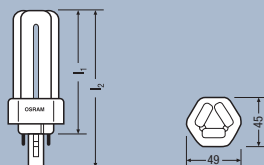

OSRAM DULUX® T PLUS – FOR CONVENTIONAL CONTROL GEAR (CCG)

Dimensions in mm

Reference	Nominal wattage (Watt)	Light color	Color rendering (group)	Luminous flux (lm)	Length l₁ max. (mm)	Length l₂ max. (mm)	Length to IEC l₁ max. (mm)	Base	Standard pack (pcs.)	EAN	Energy label
OSRAM DULUX® T PLUS											
DULUX T 13 W/830 PLUS	13	LUMILUX Warm White	1B	900	90	113	90	GX24d-1	10	4050300446929	A
DULUX T 13 W/840 PLUS	13	LUMILUX Cool White	1B	900	90	113	90	GX24d-1	10	4050300446905	A
DULUX T 18 W/827 PLUS	18¹	LUMILUX INTERNA	1B	1,200	100	123	110	GX24d-2	10	4050300333502	B
DULUX T 18 W/830 PLUS	18¹	LUMILUX Warm White	1B	1,200	100	123	110	GX24d-2	10	4050300333489	B
DULUX T 18 W/840 PLUS	18¹	LUMILUX Cool White	1B	1,200	100	123	110	GX24d-2	10	4050300333465	B
DULUX T 26 W/827 PLUS	26	LUMILUX INTERNA	1B	1,800	115	138	130	GX24d-3	10	4050300342085	B
DULUX T 26 W/830 PLUS	26	LUMILUX Warm White	1B	1,800	115	138	130	GX24d-3	10	4050300342061	B
DULUX T 26 W/840 PLUS	26	LUMILUX Cool White	1B	1,800	115	138	130	GX24d-3	10	4050300342047	B

¹ Only for operation with 0.22 A control gear.