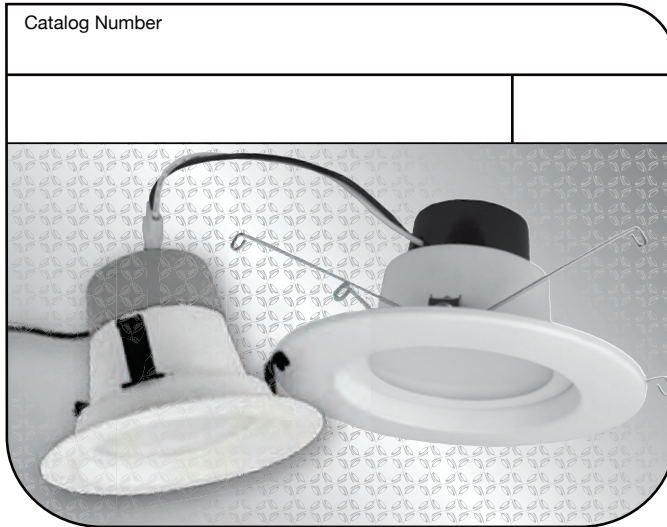

### Applications:

Ideal for dimmable 6", 5" & 4" downlight applications

Perfect for retrofit or new construction recessed downlight applications

### Features and Benefits

- Ideal for replacing dimmable 65W and 85W incandescent alternatives in 5" and 6" recessed cans.
- 4" unit ideal for replacing 50W incandescent alternatives in a 4" recessed can.
- Exceeds all industry standards – ENERGY STAR rated.
- Smooth, uniform dimming.
- Highly efficient LEDs and Driver.
- Long Life: 35,000 hours.
- Consistent color within 3 MacAdam ellipse tolerance.
- UL approved for damp locations.
- Easy installation and integrated trim.

### Specifications

	<b>14W</b>	<b>12W</b>	<b>10W</b>
Recessed Downlight Size:	5", 6"	5", 6"	4"
Input Line Voltage:	120 VAC	120 VAC	120 VAC
Input Power	14 W	12 W	10 W
Input Line Frequency	50/60HZ	50/60HZ	50/60HZ
Lamp Life (Rated)	35,000 hrs	35,000 hrs	35,000 hrs
Minimum Starting Temp	-20°C	-20°C	-20°C
Maximum Operating Temp	40°C	40°C	40°C