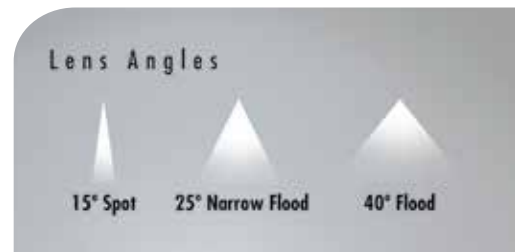

* For black housing option, add suffix "B" to the end of the item number

Warranties and Certifications:	Item #	Description	Voltage	Wattage	Incandescent Watt Equivalent	Lumens	LPW	CBCP	Beam Angle	CCT	CRI	
  5 YEAR WARRANTY	23W PAR38 2700K											
	LED23E26P3827KSPND	LED Non-Dimming 23W PAR38 Spot – 2700K	120	23	150W	1550	67.4	11517	15	2700K	82	
	LED23E26P3827KNFLND	LED Non-Dimming 23W PAR38 Narrow Flood – 2700K	120	23	150W	1550	67.4	7198	25	2700K	82	
	LED23E26P3827KFLND	LED Non-Dimming 23W PAR38 Flood – 2700K	120	23	150W	1550	67.4	2716	40	2700K	82	
	23W PAR38 3000K											
	LED23E26P3830KSPND	LED Non-Dimming 23W PAR38 Spot – 3000K	120	23	150W	1600	69.6	12518	15	3000K	82	
	LED23E26P3830KNFLND	LED Non-Dimming 23W PAR38 Narrow Flood – 3000K	120	23	150W	1600	69.6	7824	25	3000K	82	
	LED23E26P3830KFLND	LED Non-Dimming 23W PAR38 Flood – 3000K	120	23	150W	1600	69.6	2952	40	3000K	82	
	23W PAR38 4100K											
LED23E26P3841KSPND	LED Non-Dimming 23W PAR38 Spot – 4100K	120	23	150W	1700	73.9	13269	15	4100K	82		
LED23E26P3841KNFLND	LED Non-Dimming 23W PAR38 Narrow Flood – 4100K	120	23	150W	1700	73.9	8293	25	4100K	82		
LED23E26P3841KFLND	LED Non-Dimming 23W PAR38 Flood – 4100K	120	23	150W	1700	73.9	3130	40	4100K	82		

Specification Notes:

CBCP was estimated based on known photometry. Consult www.tcp.com for most current photometry and LM79 data.