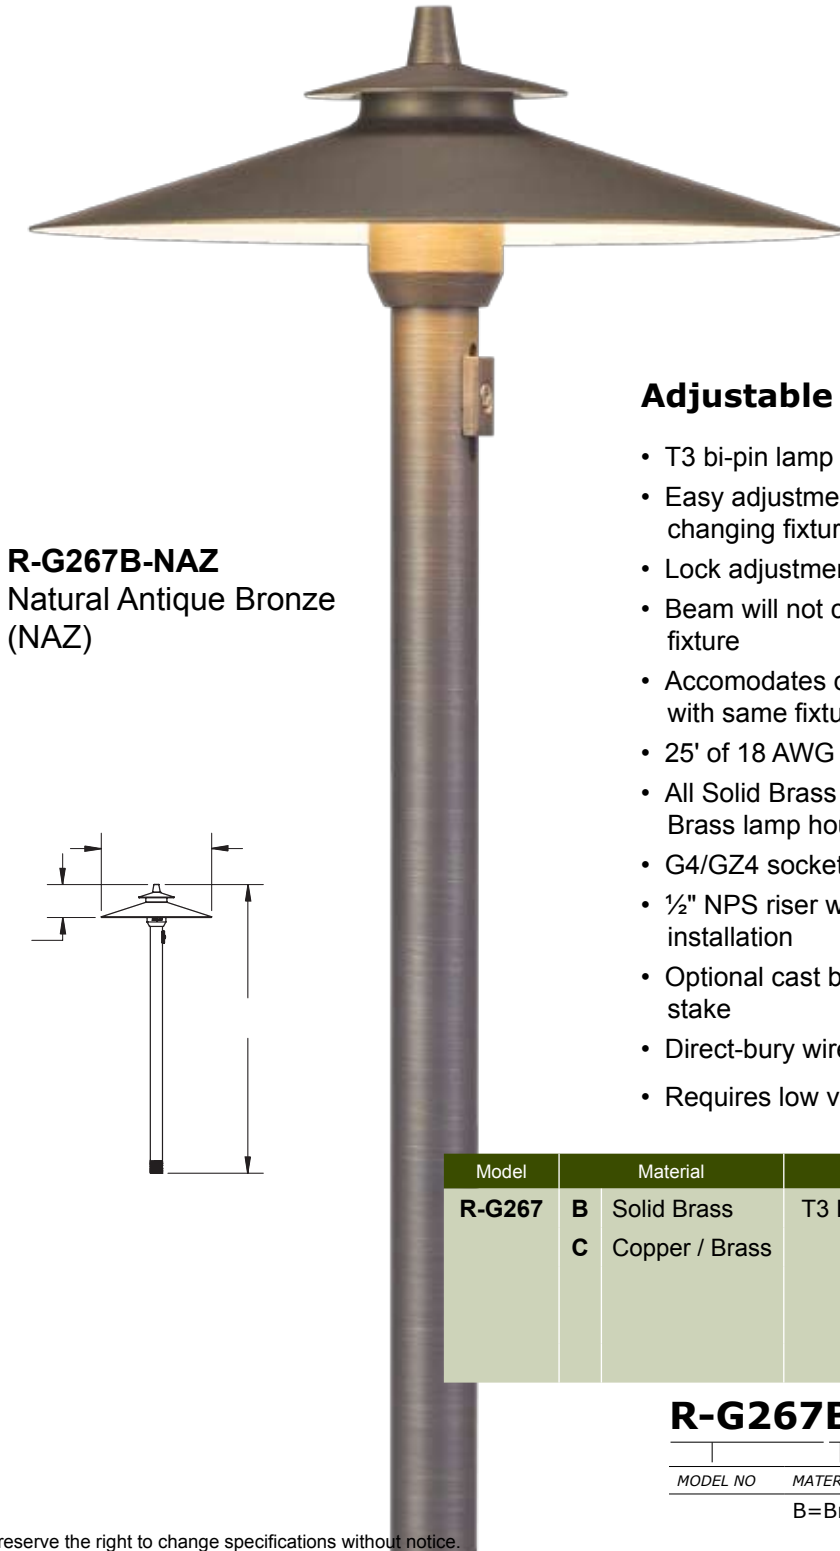

TROY
Landscape Lighting
A Division of Troy-CSL Lighting, Inc.

R-G267 Path Light Solid Brass, Copper & Brass

R-G267B-NAZ
Natural Antique Bronze
(NAZ)

Adjustable Beam Path Light

- T3 bi-pin lamp (10W included)
- Easy adjustment of the diameter of light without changing fixture shade height
- Lock adjustment by tightening the knob screw
- Beam will not change diameter after you relamp the fixture
- Accomodates different path widths and garden areas with same fixture and same height
- 25' of 18 AWG SPT-2W cable included
- All Solid Brass or Copper Shade and Riser with Solid Brass lamp housing
- G4/GZ4 socket with stainless steel spring
- 1/2" NPS riser with ABS stake included for quick installation
- Optional cast brass or powder coated cast aluminum stake
- Direct-bury wire connectors included
- Requires low voltage power supply, ordered separately

Model	Material		Lamp		Natural Finishes		Powder Coat	
R-G267	B	Solid Brass	T3 Bi-Pin	10W	NAZ	NAP	PAB	PBZ
	C	Copper / Brass			NAR	NAS	PDV	POC
					NOC	UFB	PRI	PSD
					NFC		PTB	PWB
					PTW			

R-G267B - NAZ