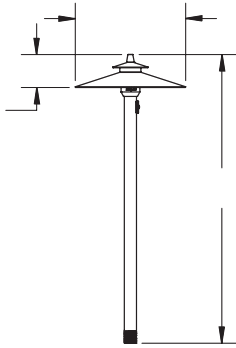

TROY
Landscape Lighting
A Division of Troy-CSL Lighting, Inc.

R-G267 Path Light Solid Brass, Copper & Brass

R-G267B-NAZ
Natural Antique Bronze
(NAZ)

Adjustable Beam Path Light

- T3 bi-pin lamp (10W included)
- Easy adjustment of the diameter of light without changing fixture shade height
- Lock adjustment by tightening the knob screw
- Beam will not change diameter after you relamp the fixture
- Accomodates different path widths and garden areas with same fixture and same height
- 25' of 18 AWG SPT-2W cable included
- All Solid Brass or Copper Shade and Riser with Solid Brass lamp housing
- G4/GZ4 socket with stainless steel spring
- 1/2" NPS riser with ABS stake included for quick installation
- Optional cast brass or powder coated cast aluminum stake
- Direct-bury wire connectors included
- Requires low voltage power supply, ordered separately

Model	Material		Lamp		Natural Finishes		Powder Coat	
R-G267	B	Solid Brass	T3 Bi-Pin	10W	NAZ	NAP	PAB	PBZ
	C	Copper / Brass			NAR	NAS	PDV	POC
					NOC	UFB	PRI	PSD
					NFC		PTB	PWB
					PTW			

R-G267B - NAZ