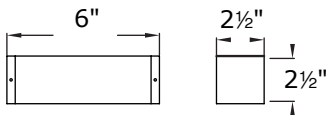

R-S10B

17 Grille

Natural Antique Bronze (NAZ)

- T3 bi-pin lamp (2 - 10W included)
- Recessed mount
- Solid Brass housing with a choice of three Solid Brass covers
- Heat and impact resistant glass
- Bi-pin type G4/GU5.3 with stainless steel spring.
- 25' of 16 AWG SPT-2W cable and direct-bury wire connectors included
- Requires low voltage power supply, ordered separately