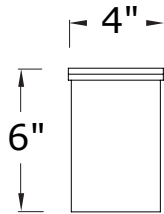

TROY
Landscape Lighting
A Division of Troy-CSL Lighting, Inc.

COMPOSITE WELL LIGHT R-W321B

- MR16 lamp (20W, 36° [BAB] included)
- One piece molded composite housing
- W321 – Solid brass ring w/ stainless hardware
- Clear tempered glass lens w/ silicone gasket
- Bi-pin type G4/GU5.3 with stainless steel spring
- 25' 16 AWG SPT-2W cable and direct-bury wire connectors included
- Requires low voltage power supply, ordered separately