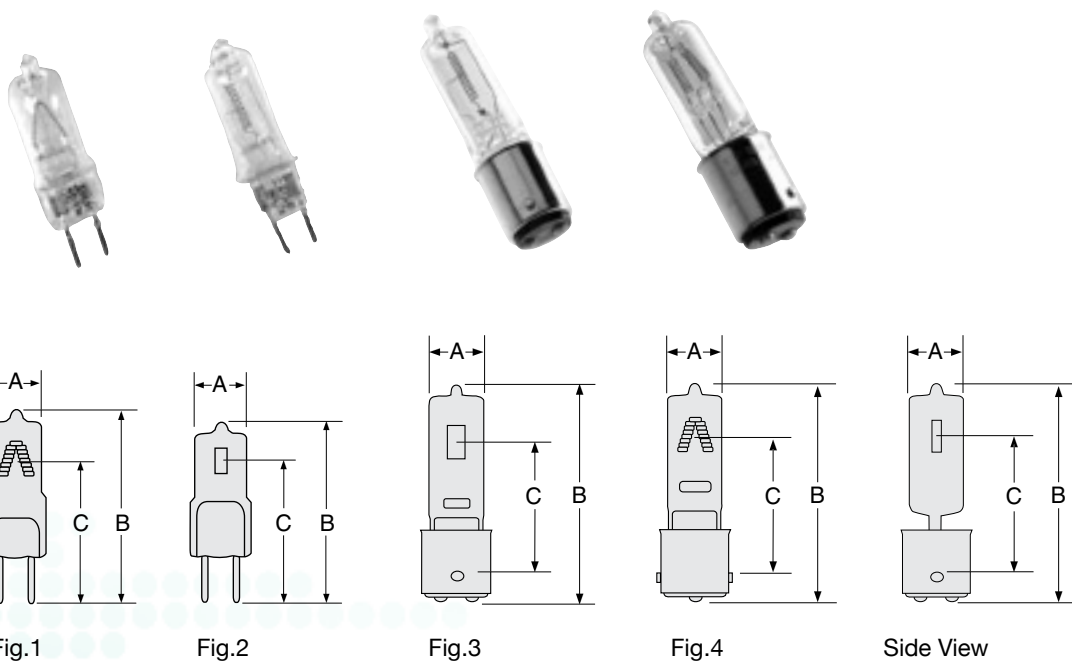

All dimensions shown in inches unless otherwise noted.

Fig.1

Fig.2

Fig.3

Fig.4

Side View

JCV SERIES

- Only Use Halogen Fill Lamps in Approved Enclosed Halogen Fixtures
- Universal Burn Position
- 120 Volts (except as noted)