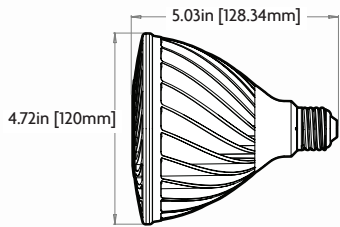

PAR38

HIGH EFFICACY

E26 BASE

GU24 BASE

15 watts – 83% more efficient, up to 90 watt halogen lamps or incandescent lamps.

- Up to three unique beam distributions for application flexibility.
- Maintenance free operation, lasts up to 16 times longer than halogen lighting.
- Centralized optical package provides high quality point source beam versus pixelated designs.
- RoHS compliant – contains no mercury or lead.

Part Number	Base Type	Wattage	Beam Angle ³	Lumens	Voltage	Efficacy	CRI	CBCP
DFN 38 NW HI FL 120	E26/GU24	15W	40	950	120	63	83	1660
DFN 38 WW HI FL 120	E26/GU24	15W	40	925	120	62	83	1614
DFN 38 W27 HI FL 120	E26/GU24	15W	40	900	120	60	83	1568
DFN 38 CW HI FL 120	E26/GU24	15W	40	975	120	65	67	1706
DFN 38 NW HI NFL 120	E26/GU24	15W	25	950	120	63	83	3896
DFN 38 WW HI NFL 120	E26/GU24	15W	25	925	120	62	83	3801
DFN 38 W27 HI NFL 120	E26/GU24	15W	25	900	120	60	83	3697
DFN 38 CW HI NFL 120	E26/GU24	15W	25	975	120	65	67	4155
DFN 38 NW HI SP 120	E26/GU24	15W	15	950	120	63	83	6411
DFN 38 WW HI SP 120	E26/GU24	15W	15	925	120	62	83	6233
DFN 38 W27 HI SP 120	E26/GU24	15W	15	900	120	60	83	6055
DFN 38 CW HI SP 120	E26/GU24	15W	15	975	120	65	67	6589

NORTH AMERICAN CERTIFICATIONS

ENVIRONMENT

PAR38 & PAR38HO Diameter & MOL

E26 MOL: 5.03in, 128.34mm	GU24 MOL: 5.38in, 136.65mm
E26 Diameter: 4.72in, 120mm	GU24 Diameter: 4.72in, 136.65mm

Standard Halogen

Wattage
90W