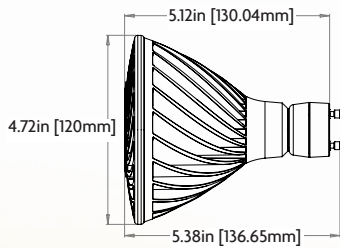

PAR38

HIGH EFFICACY

E26 BASE

GU24 BASE

15 watts – 83% more efficient, up to 90 watt halogen lamps or incandescent lamps.

- Up to three unique beam distributions for application flexibility.
- Maintenance free operation, lasts up to 16 times longer than halogen lighting.
- Centralized optical package provides high quality point source beam versus pixelated designs.
- RoHS compliant – contains no mercury or lead.

Part Number	Base Type	Wattage	Beam Angle ³	Lumens	Voltage	Efficacy	CRI	CBCP
DFN 38 NW HI FL 120	E26/GU24	15W	40	950	120	63	83	1660
DFN 38 WW HI FL 120	E26/GU24	15W	40	925	120	62	83	1614
DFN 38 W27 HI FL 120	E26/GU24	15W	40	900	120	60	83	1568
DFN 38 CW HI FL 120	E26/GU24	15W	40	975	120	65	67	1706
DFN 38 NW HI NFL 120	E26/GU24	15W	25	950	120	63	83	3896
DFN 38 WW HI NFL 120	E26/GU24	15W	25	925	120	62	83	3801
DFN 38 W27 HI NFL 120	E26/GU24	15W	25	900	120	60	83	3697
DFN 38 CW HI NFL 120	E26/GU24	15W	25	975	120	65	67	4155
DFN 38 NW HI SP 120	E26/GU24	15W	15	950	120	63	83	6411
DFN 38 WW HI SP 120	E26/GU24	15W	15	925	120	62	83	6233
DFN 38 W27 HI SP 120	E26/GU24	15W	15	900	120	60	83	6055
DFN 38 CW HI SP 120	E26/GU24	15W	15	975	120	65	67	6589

NORTH AMERICAN CERTIFICATIONS

ENVIRONMENT

PAR38 & PAR38HO Diameter & MOL

E26 MOL: 5.03in, 128.34mm	GU24 MOL: 5.38in, 136.65mm
E26 Diameter: 4.72in, 120mm	GU24 Diameter: 4.72in, 136.65mm

Standard Halogen

Wattage
90W