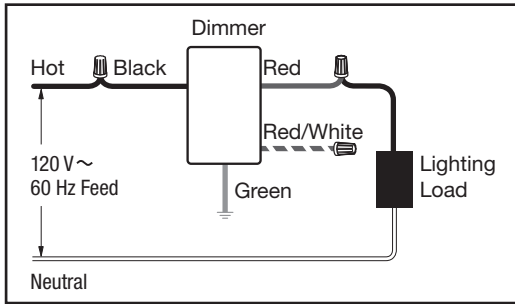

Job Name:	Model Numbers:
Job Number:	

Wiring Diagrams

Single-Pole Wiring

3-Way Wiring

4-Way Wiring

Job Name:	Model Numbers:
Job Number:	

Multigang and Mixed-Bulb-Type Ratings

Total CFL•LED Wattage Installed (Watts per bulb x # of bulbs)	  CFL LED	Maximum Allowable Incandescent/Halogen Wattage*  INC/HAL		
		No sides removed	1 side removed	2 sides removed
0 W	+	600 W	500 W	400 W
1 W – 25 W	+	500 W	400 W	300 W
26 W – 50 W	+	400 W	300 W	200 W
51 W – 75 W	+	300 W	200 W	100 W
76 W – 100 W	+	200 W	100 W	50 W
101 W – 125 W	+	100 W	50 W	0 W
126 W – 150 W	+	0 W	0 W	0 W