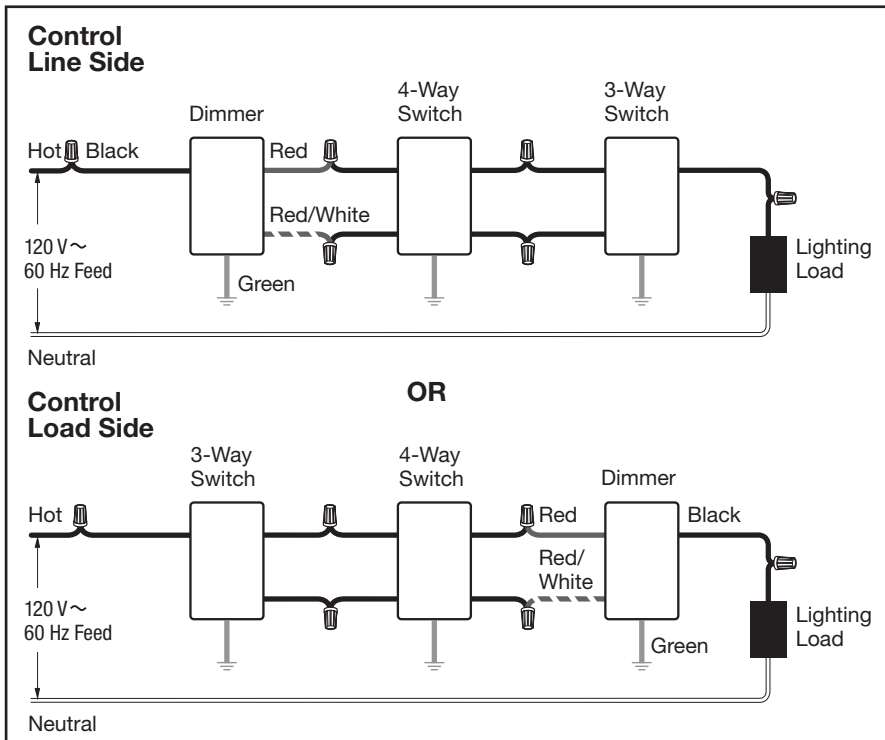

Job Name:	Model Numbers:
Job Number:	

Wiring Diagrams

Single-Pole Wiring

3-Way Wiring

4-Way Wiring

Job Name:	Model Numbers:
Job Number:	

Multigang and Mixed-Bulb-Type Ratings

Total CFL•LED Wattage Installed (Watts per bulb x # of bulbs)	  CFL LED	Maximum Allowable Incandescent/Halogen Wattage*  INC/HAL		
		No sides removed	1 side removed	2 sides removed
0 W	+	600 W	500 W	400 W
1 W – 25 W	+	500 W	400 W	300 W
26 W – 50 W	+	400 W	300 W	200 W
51 W – 75 W	+	300 W	200 W	100 W
76 W – 100 W	+	200 W	100 W	50 W
101 W – 125 W	+	100 W	50 W	0 W
126 W – 150 W	+	0 W	0 W	0 W