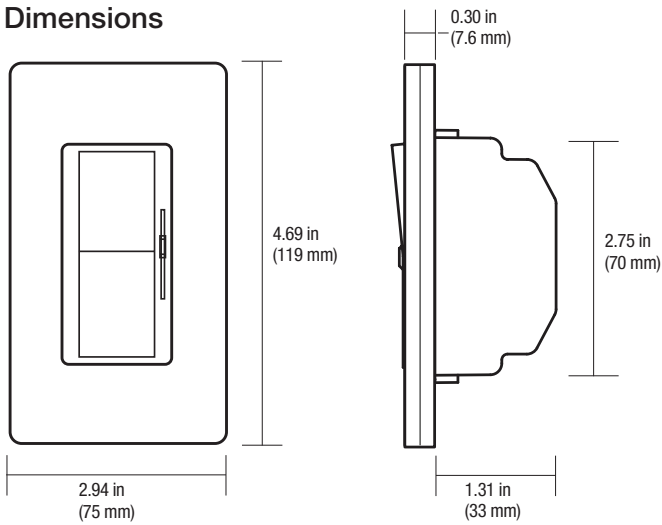

Dimensions

Standard Colors and Finishes

Gloss Finishes

Add color suffix to model #

Example: DVCL-153P-WH

WH	White
IV	Ivory
AL	Almond
LA	Light Almond
GR	Gray
BR	Brown
BL	Black

Satin Colors®

Add color suffix to model #

Example: DVSCCL-153P-SW

HT	Hot
MR	Merlot
PL	Plum
TQ	Turquoise
SG	Sea Glass
TP	Taupe
ES	Eggshell
BI	Biscuit
SW	Snow
PD	Palladium
MN	Midnight
TC	Terracotta
SI	Sienna
GB	Green Briar
BG	Bluestone
MS	Mocha Stone
GS	Goldstone
DS	Desert Stone
ST	Stone
LS	Limestone