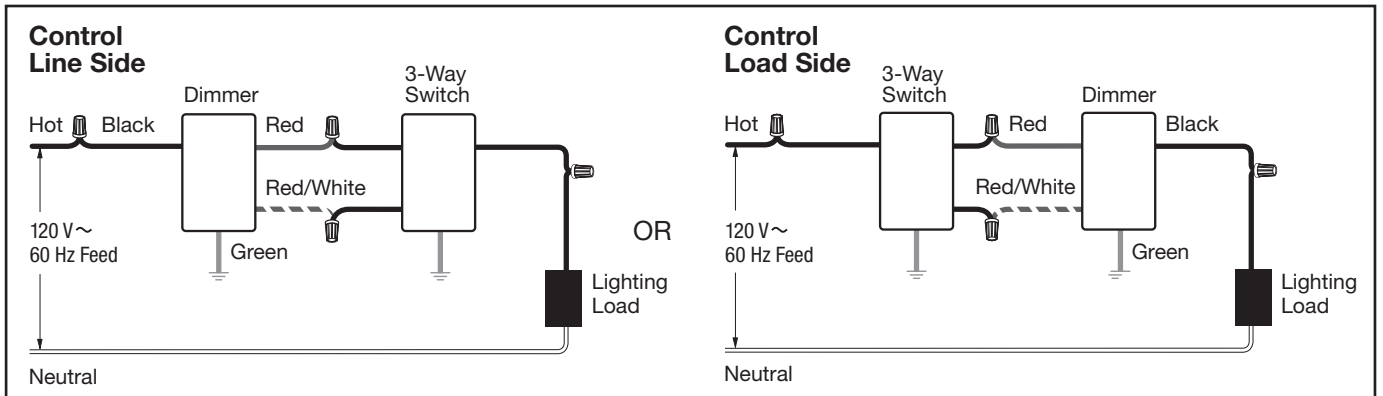

Job Name:	Model Numbers:
Job Number:	

Wiring Diagrams

Single-Pole Wiring

3-Way Wiring

4-Way Wiring

Job Name:	Model Numbers:
Job Number:	

Multigang and Mixed-Bulb-Type Ratings

Total CFL•LED Wattage Installed (Watts per bulb x # of bulbs)	  CFL LED	Maximum Allowable Incandescent/Halogen Wattage*  INC/HAL		
		No sides removed	1 side removed	2 sides removed
0 W	+	600 W	500 W	400 W
1 W – 25 W	+	500 W	400 W	300 W
26 W – 50 W	+	400 W	300 W	200 W
51 W – 75 W	+	300 W	200 W	100 W
76 W – 100 W	+	200 W	100 W	50 W
101 W – 125 W	+	100 W	50 W	0 W
126 W – 150 W	+	0 W	0 W	0 W