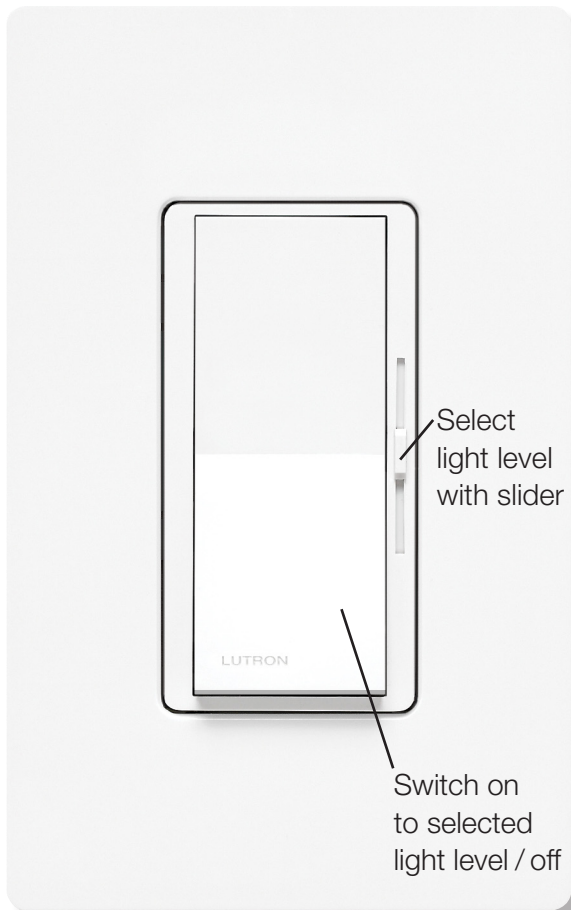

DIVA® / C•L™ Dimmer

Dimmer for CFL • LED dimmable bulbs.

Features

- Large paddle switch with a captive linear-slide dimmer for a standard designer wallplate opening
- HED™ Technology: *Lutron's* advanced dimming circuitry designed for compatibility with most high efficacy light bulbs
- UL Listed to control:
 - Dimmable compact fluorescent (CFL) with integrated ballast
 - Dimmable LED with integrated driver
 - Halogen
 - Incandescent
- Low-end adjustment dial to accommodate a wide range of bulbs