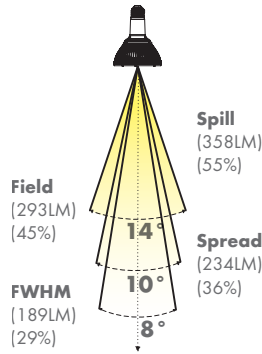

PRODUCT SUMMARY

- Fixed Wattage
- Non-Dimmable
- 3 Color Temperatures
- Multiple Beam Spreads, Custom Optics
- Proprietary CrimpFin™ Heatsink Design
- 50,000 hour life, 5 year warranty
- Halogen PAR form factor (ANSI compliant)
- No UV or IR radiation
- Voltage: 120VAC
- 0.9 Power Factor
- Socket Type: Medium Screw Base
- Environment: Dry
- Length: 4.6 in, 117 mm
- Diameter: 3.75 in, 95 mm
- Weight: 0.75 lbs, 340 g

1342 South Powerline Road, Deerfield Beach, FL 33442

Toll Free 888.778.9864 | Fax Orders to: 954-971-3725 | info@msissl.com | www.msissl.com

iPAR-30L™

CANDELA DISTRIBUTION

BEAM DISTRIBUTION

0° AIMING FOOTCANDLES

10°

3000K

Distance To Floor	Beam Diameter (50% CBCP)	Footcandles On Floor (12 W)
5'	0.7'	700
10'	1.4'	175
15'	2.1'	78
20'	2.8'	44

16°

3000K

Distance To Floor	Beam Diameter (50% CBCP)	Footcandles On Floor (12 W)
5'	1.1'	268
10'	2.3'	67
15'	3.4'	30
20'	4.6'	17