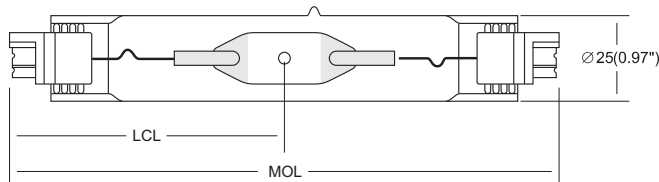

* Items only available for special orders

All measurements are shown in inches unless noted
Manage in Accordance with Disposal Laws
See: www.lamprecycle.org or 1-866-666-6850
See page 22/23/24 for safety handling and warning purposes

T9.5 Fc2 Base
250W