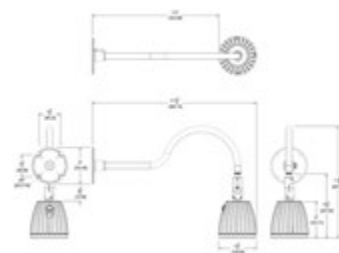

GNLED13NW

Gooseneck LED Head only. Order in combination with Arm and shade. Available in various color temperatures.

Color: White

Weight: 0.0 lbs

LED Info

Watts: 13W
 Color Temp: 4000K (Neutral)
 Color Accuracy: N/A
 L70 Lifespan: 100000
 LM79 Lumens: 643
 Efficacy: 43 LPW

Driver Info

Type: Constant Current
 120V: 0.3 A
 208V: 0.3 A
 240V: 0.3 A
 277V: 0.15 A
 Input Watts: 15W
 Efficiency: 86%

Technical Specifications

UL Listing:

Suitable for wet locations. Suitable for mounting within 4' of the ground.