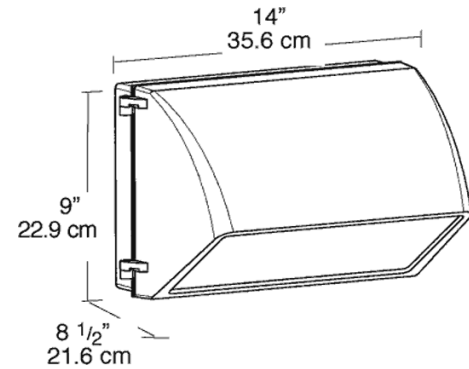

**Factory Installed Options**  
 Add suffix to Catalog Number

Tamperproof screws (/TP)  
 Swivel Photocontrol (/PCS)  
 Single fusing for 120 and 277 volt (/F)

Double fusing for 208 and 240 volt (/FF)  
 Button Photocontrol for 208 - 277 volt (/PC2)  
 Button Photocontrol (/PC)

## DIMENSIONS