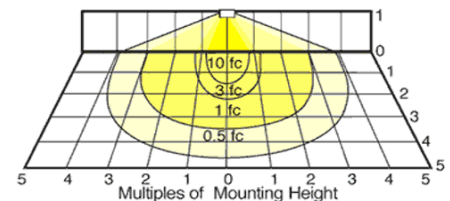

Note: Specifications may change without notice

RAB Lighting, Inc. • 170 Ludlow Ave • Northvale, NJ 07647 • Tel: 888 RAB-1000 • Fax: 888 RAB-1232 • www.rabweb.com
 © 2011

DIMENSIONS

PHOTOMETRIC

150w HPS @10' Mounting Height