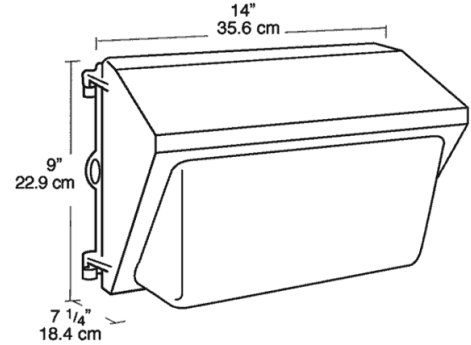

Finish

Chip and fade resistant polyester powder coating.

Pulse Start

Pulse Start metal halide for increased lamp life, lumen maintenance, color uniformity and efficiency

Patents

RAB sensor and fixture designs are protected under U.S. and International Intellectual Property laws

Country of Origin

Designed by RAB in New Jersey and assembled in the USA by IBEW Local 3

Buy American Act Compliant

This product is a COTS item manufactured in the United States, and is compliant with the Buy American Act.

Recovery Act (ARRA) Complaint

This product complies with the 52.225-21 "Required Use of American Iron, Steel, and Manufactured Goods-- Buy American Act--

ORDERING INFORMATION

Metal Halide Lamp supplied with fixture	Total Watts	Lamp Type	Lamp Base	Ballast	Starting Amps/ Operating Amps				Input Watts	LAMP ANSI	Initial Lumens	Lamp Hours
					120V	208V	240V	277V				
	150	ED17/U	Medium	HX-HPF QT	1.3/1.6	40/179	.7/.8	.6/.5	190.0	M102	14000	15000

Factory Installed Options
Add suffix to Catalog Number

Tamperproof screws (/TP)
Swivel Photocontrol (/PCS)
Single fusing for 120 and 277 volt (/F)

Double fusing for 208 and 240 volt (/FF)
Button Photocontrol for 208 - 277 volt (/PC2)
Button Photocontrol (/PC)

Note: Specifications may change without notice

RAB Lighting, Inc. • 170 Ludlow Ave • Northvale, NJ 07647 • Tel: 888 RAB-1000 • Fax: 888 RAB-1232 • www.rabweb.com
© 2011

DIMENSIONS