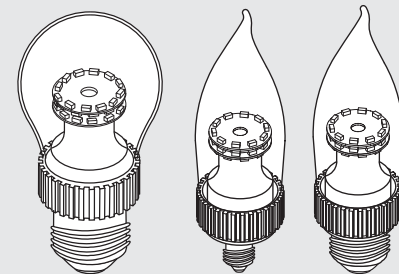

LDA3WH30K LDCF3WH30K LDF3WH30K

2 YEAR WARRANTY