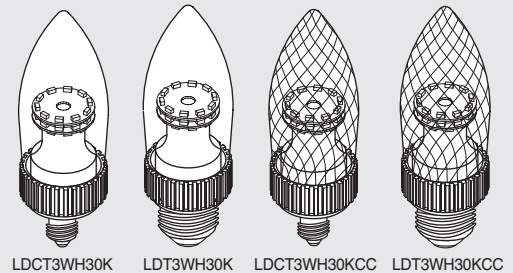

Applications

- Accent and decorative lighting – such as chandeliers, ceiling fans, indoor/outdoor fixtures.
- Ideal for applications with hard to reach areas, vibration, and frequent starts.
- Light output equivalent to 15W. Suitable for 25W accent applications.

Features and Benefits

- Long Life: 25,000 hours
- At least, 25 times longer life than incandescent bulbs – no more bulb replacements!
- Fully dimmable, brilliant LED light.
- Excellent white color consistency from bulb to bulb
- UL approved for dry and damp locations.
- Available in E12 and E26 base. E17 coming soon as special order.

Specification

Input Line Voltage:	120VAC
Input Line Frequency	60HZ
Lamp Life (Rated)	25,000 hrs
Minimum Starting Temp	-30°C
Maximum Operating Temp	40°C
UL/cUL Listed	Yes
Power Factor	96%
Total Harmonic Distortion	27%
CRI	80