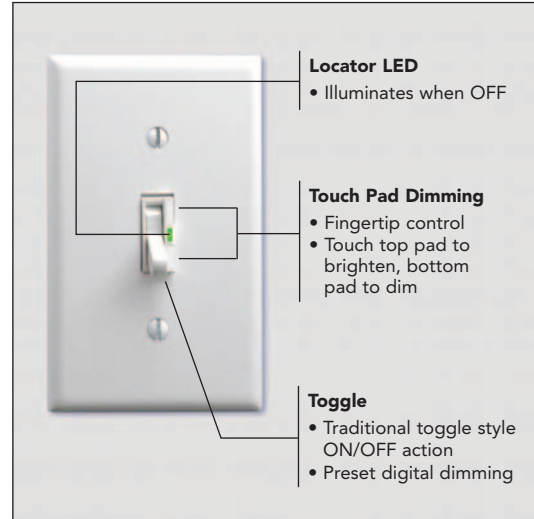

Classic Style Digital Dimming

ToggleTouch®

Toggle Switch Simplicity and Intuitiveness with Digital Dimmer Elegance and Control

Leviton's traditional-style dimmer, ToggleTouch®, is being re-introduced with advanced features. It offers superior digital technology wrapped in a clean, classic aesthetic that blends with any décor. ToggleTouch can be ganged with standard toggle-style switches in a wide variety of applications and provides single-pole and 3-way control in one device. Updated features include compatibility with standard 3-way wiring practices, screws mounted to the strap and color-matched touch pads. You will appreciate the effortless installation and your customers will love the traditional style.

ToggleTouch Features:

- Universal design provides smooth ON/OFF toggle action and fingertip-controlled touch dimming
- Touch pads match color of toggle switch for uniform look
- Green locator light illuminates when lights are OFF
- Provides preset dimming with soft-ON feature
- Protected memory ensures dimmer will retain last setting during temporary power failures
- Provides single-pole (one location) and 3-way (multi-location) control when used with a 3-way ON/OFF switch
- Standard wiring installs on either the line or load side of a 3-way circuit
- Fits into a standard toggle wallplate and gangs with all Leviton toggle switches
- Five-year limited warranty