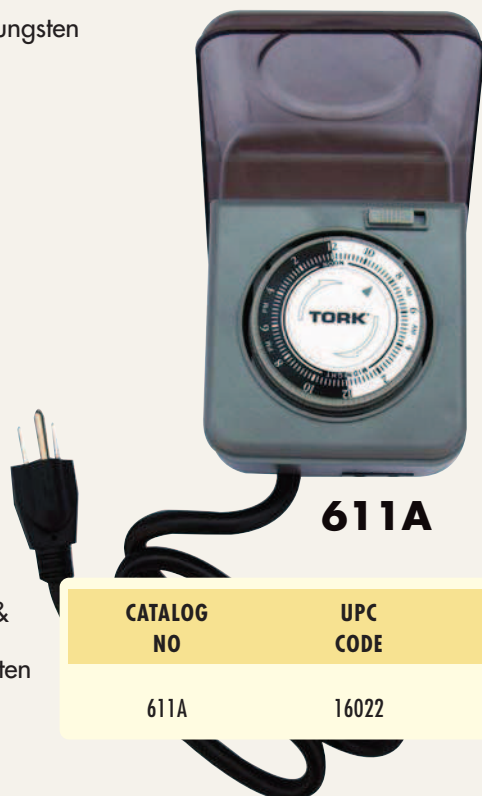

- 18" cord and grounded plug
- 96 captive tabs every 15 min.
- Multiple ON/OFFs each day
- Manual ON/TIMER switch

601A: one grounded outlet
602A: two grounded outlets

RATINGS (in 602A, ratings are total for two outlets)

125VAC 15A Resistive & General Purpose
 125VAC, 1250W Tungsten
 125 VAC, 1/2 HP

CATALOG NO	UPC CODE
601A	16020
602A	16021

611A 24 HOUR MECHANICAL OUTDOOR TIMER WITH ONE OUTLET

APPLICATIONS

- Ideal to control landscape lighting and Christmas lights
- Control small pumps, fountains, motors, etc

FEATURES

- 24" cord and grounded plug
- 96 captive tabs every 15 min.
- Multiple ON/OFFs each day
- Manual ON/TIMER switch
- **One grounded outlet**

RATINGS

125VAC 15A Resistive & General Purpose
 125VAC, 1250W Tungsten
 125 VAC, 1/3 HP, TV-4