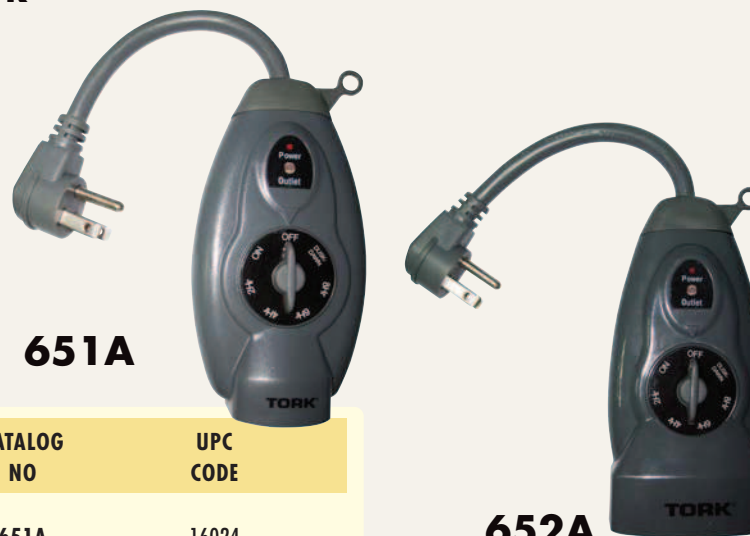

CATALOG NO	UPC CODE
651A	16024
652A	16026