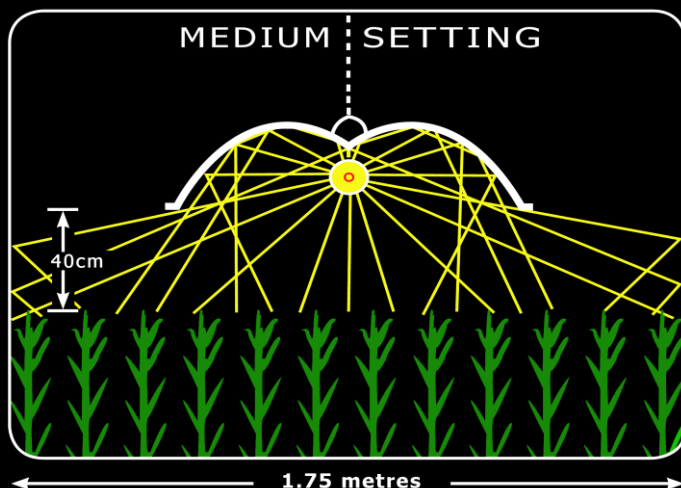

- MEDIUM - 400w to 600w lamps
- LARGE - 1000w or twin 600w lamps

* Resists Corrosion or loss of Brightness.

- Twice the Power and Efficiency of Most Other Reflectors
- Increase the Growing Area under each lamp by up to 75%
- Increase Yield per Lamp up to 50%. Reduce Heat, Save Power
- The "Adjustable Light Spread" allows Growers to create Ideal Lighting Conditions across All Stages of Plant Growth.
- Sold in 25 Countries across 4 Continents, Adjust -A- Wings are the "Reflectors of Choice" for many of the Worlds Top Growers!

Growroom with 1 x 600 watt lamp