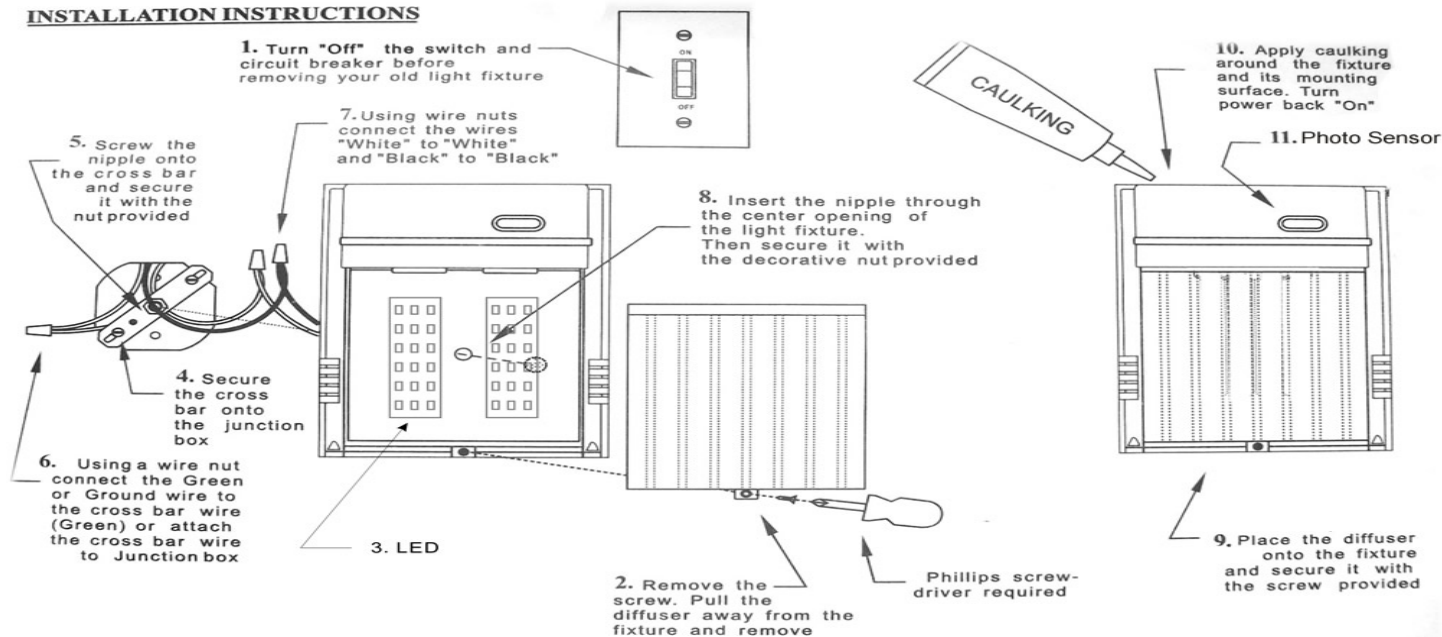

18W LED WALL PACK WITH SENSOR

18 WATT LED SECURITY LIGHT Dusk to Dawn automatic sensor. Provides plenty of light, covers 20'X20' area Electronic operation two finishes to choose from.

FEATURES

- For side wall installation only.
- Damp-rated for use in exterior locations.
- Not to be used with Motion Detector.
- Intergrated photocell for automatic dusk to dawn operation

White

Bronze

W=7.5" H=10" D=4.3"

Patios Driveways Alleys Garage Backyards Working Areas

INSTALLATION

INSTALLATION INSTRUCTIONS

TECHNICAL SPECIFICATIONS

Voltage	120V, 60Hz AC operation
Lumens	1620 lumens CRI ≥ 80
Construction	Heavy-duty, plastic housing
Dimensions	W=7.5" H=10" D=4.3"
Packaging	Corrugated box with model number and short description
Lamp specs	120V SMD5630 LED Cool white, 50,000 average life hours
Diffuser	Clear plastic Diffuser.
Accessories	Cross bar×1, Screw×2, P2 Connectors×3, Decorative Nut x1

ORDERING INFORMATION

Model No	Description
LED -SL18WT	LED Outdoor Light 18W 36pcs LB 120V, Driver Included, White Finish
LED -SL18BZ	LED Outdoor Light 18W 36pcs LB 120V, Driver Included, Bronze Finish