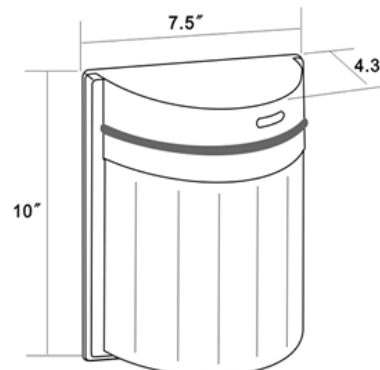

18W LED WALL PACK WITH SENSOR

18 WATT LED SECURITY LIGHT Dusk to Dawn automatic sensor. Provides plenty of light, covers 20'X20' area Electronic operation two finishes to choose from.

FEATURES

- For side wall installation only.
- Damp-rated for use in exterior locations.
- Not to be used with Motion Detector.
- Intergrated photocell for automatic dusk to dawn operation

White

Bronze

W=7.5" H=10" D=4.3"

Patios Driveways Alleys Garage Backyards Working Areas

INSTALLATION

INSTALLATION INSTRUCTIONS

TECHNICAL SPECIFICATIONS

Voltage	120V, 60Hz AC operation
Lumens	1620 lumens CRI ≥ 80
Construction	Heavy-duty, plastic housing
Dimensions	W=7.5" H=10" D=4.3"
Packaging	Corrugated box with model number and short description
Lamp specs	120V SMD5630 LED Cool white, 50,000 average life hours
Diffuser	Clear plastic Diffuser.
Accessories	Cross bar×1, Screw×2, P2 Connectors×3, Decorative Nut x1