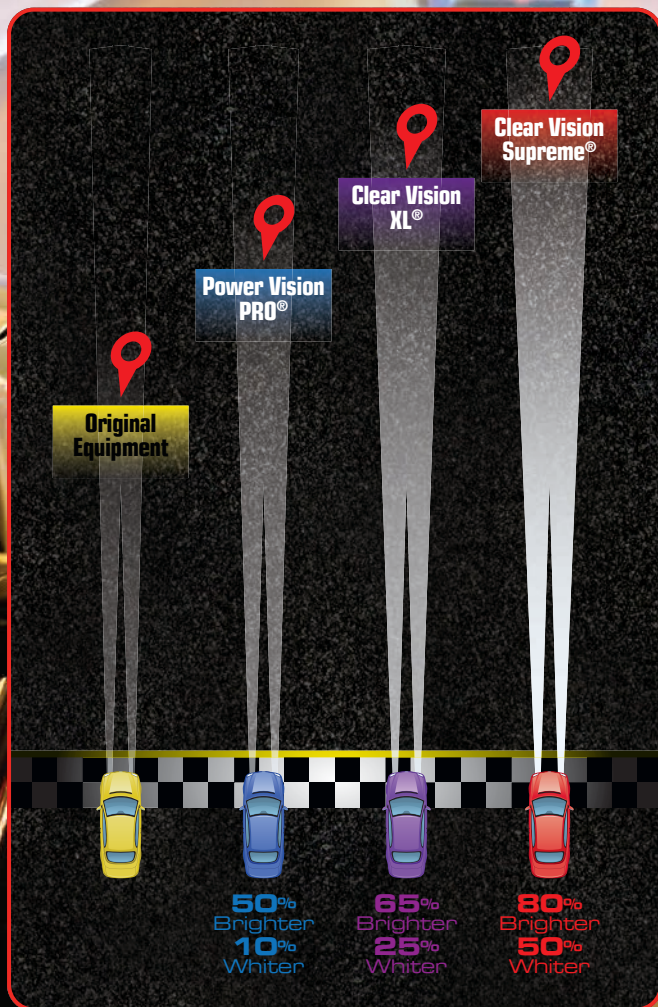

High Performance Forward Lighting

EiKO's line of High Performance Forward Lighting headlamps increase illumination and enhance the visibility of objects on the road. Drive safer and see farther with Clear Vision Supreme®, Clear Vision XL®, and Power Vision PRO® lamps from EiKO!

CLEAR VISION Supreme™

Clear Vision™ Supreme premium halogen headlamps feature SoLux® technology in order to produce the brightest, whitest and longest beam of any DOT legal headlamp. Up to 80% brighter and 50% whiter!

CLEAR VISION XL™

Clear Vision™ XL premium halogen headlamps feature a proprietary coating technology that produces up to 65% brighter and 25% whiter light.

POWER VISION PRO™

Power Vision™ PRO halogen headlamps feature a high performance tungsten filament that produces more light than the average lamp.