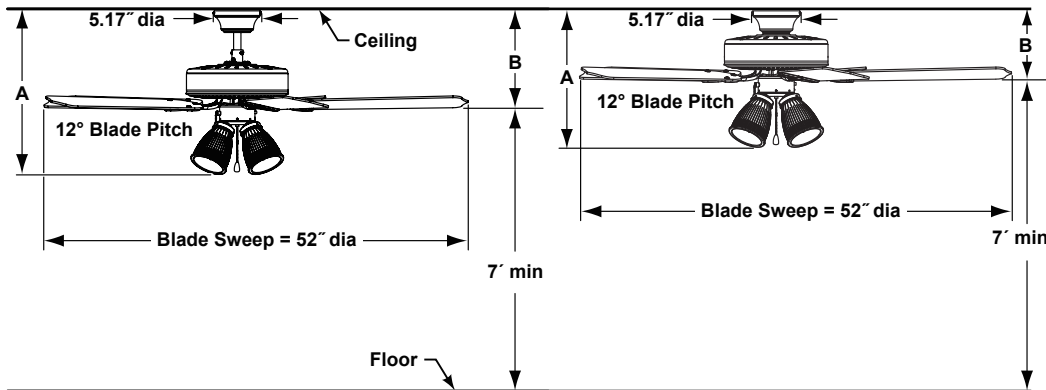

BP210**1/BP215OB1 Series Ceiling Fans

Net Hanging Weight: 20.94 lbs

	A	B
Fan In Close to Ceiling Configuration	15.06"	7.74"
	A	B
Fan w/4.5" downrod	18.70"	11.10"
Fan w/12" downrod	26.20"	18.60"
Fan w/18" downrod	32.20"	24.60"
Fan w/24" downrod	38.20"	30.60"
Fan w/36" downrod	50.20"	42.60"
Fan w/48" downrod	62.20"	54.60"
Fan w/60" downrod	74.20"	66.60"
Fan w/72" downrod	86.20"	78.60"

ELECTRICAL REQUIREMENTS:

Requires a grounded electrical supply line of 120 volts AC, 60 Hz, 15 amp circuit.

MOTOR SPECS:

153 x 15 motor is designed for optimal performance with this fan.

BLADES:

A set of five 20.7" traditional wood blades is included.

LIGHTING OPTIONS:

A 4-bulb (40 watt max candelabra bulbs - included) downlight fixture with 4 glass shades is included with this fan assembly. Maximum downlight wattage not to exceed 160 watts.

DOWNROD OPTIONS:

Dual mount for flush mount application or 1" dia x 4.5" long downrod. Optional downrods available in 12", 18", 24", 36", 48", 60", and 72" lengths. A downrod coupler is available for installations requiring a downrod longer than 72". Fan can be mounted on a sloped ceiling up to 30°. Most sloped ceiling installations require a downrod longer than the standard 6" downrod. Call technical support for more information.