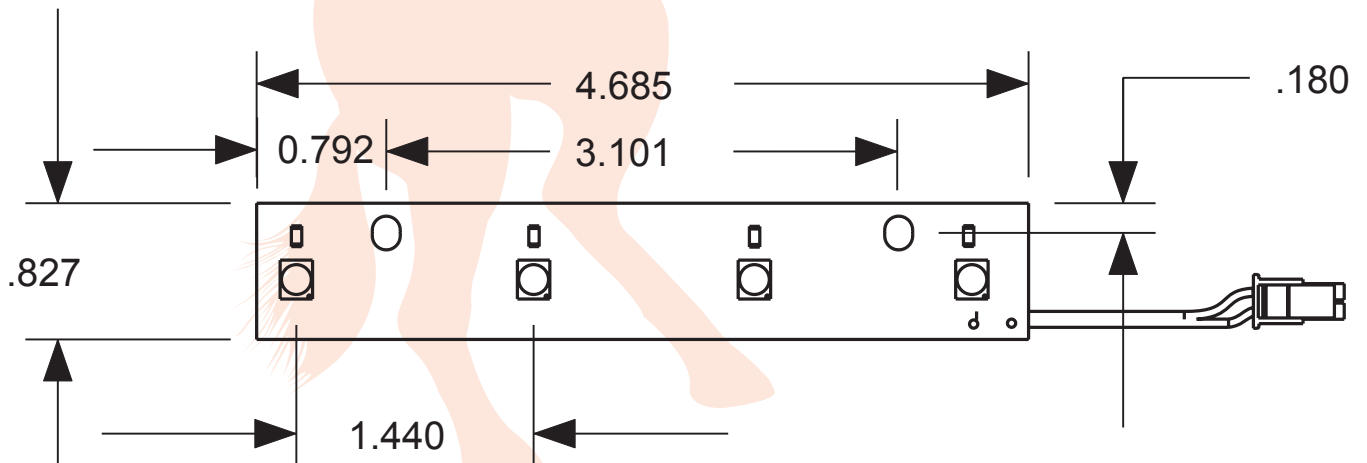

Mechanical Data: