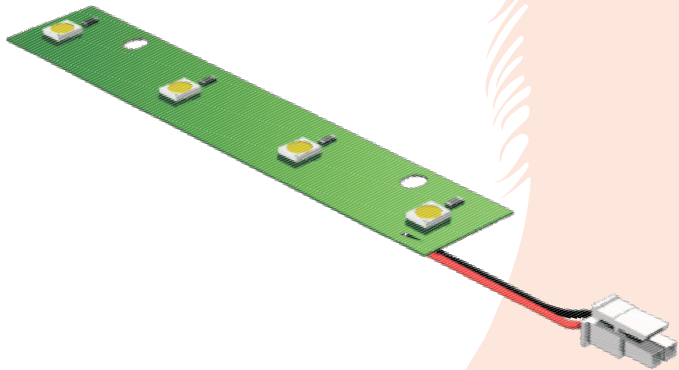

# Specification Sheet : FHS1-AR-4W-L

This is an original product from Fulham Co., Inc.

Description: Emergency LED Array, only to be operated with FHS1-UNV-3.6L

This LED Array Will Operate At The Following:

### Wiring Data:

Lead Length - inches: 24"