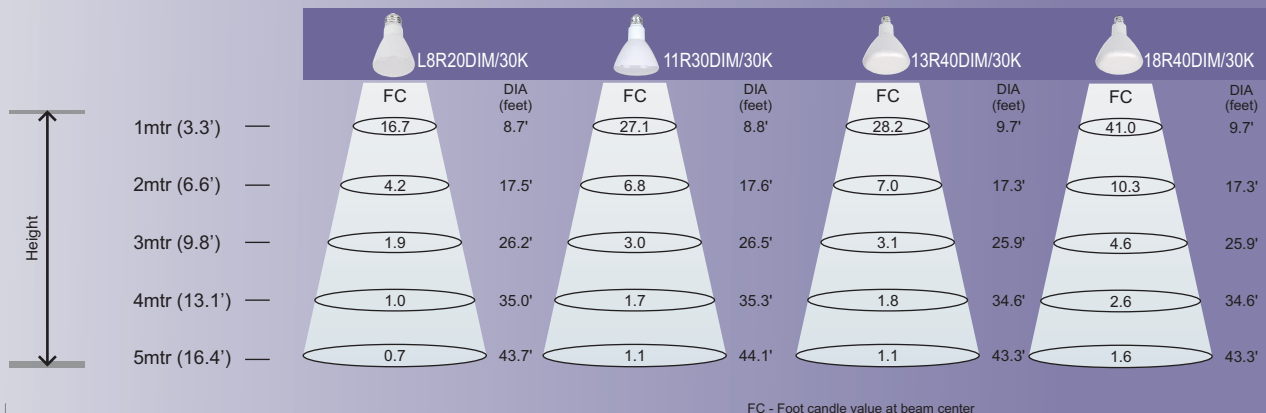

LED R20/30/40 Reflector Shape Dimmable Light Bulb

LED DIMMABLE Reflector

Nominal Wattage	Overdrive Model #	Description	Initial Lumen	Lm/watt	Power Factor	CRI	Average Rated Life (Hrs.)	Dia Inch	Length Inch	Case Qty	Equal Incand.	Item #
8	L8R20DIM/30K	8W LED R20 Shape Bulb Dimmable - 3000K	520	65	0.70	82	25,000	2.48 / 63	3.9 / 100	12	= 50W	525
9	L9R30DIM/27K	9W LED R30 Shape Bulb Dimmable - 2700K	650	72	0.70	82	25,000	3.74 / 95	5.2 / 130	12	= 65W	544
9	L9R30DIM/50K	9W LED R30 Shape Bulb Dimmable - 5000K	730	81	0.70	85	25,000	3.74 / 95	5.2 / 130	12	= 65W	545
11	L11R30DIM/30K	11W LED R30 Shape Bulb Dimmable - 3000K	750	68	0.70	82	25,000	3.74 / 95	5.1 / 130	12	= 65W	514
11	L11R30DIM/50K	11W LED R30 Shape Bulb Dimmable - 5000K	790	72	0.70	82	35,000	3.74 / 95	5.1 / 130	12	= 65W	524
13	L13R40DIM/30K	13W LED R40 Shape Bulb Dimmable - 3000K	880	68	0.90	82	25,000	5.0 / 127	6.5 / 164	12	= 85W	528
13	L13R40DIM/50K	13W LED R40 Shape Bulb Dimmable - 5000K	950	73	0.90	82	35,000	5.0 / 127	6.5 / 164	12	= 85W	529
18	L18R40DIM/30K	18W LED R40 Shape Bulb Dimmable - 3000K	1230	68	0.90	82	25,000	5.0 / 127	6.5 / 164	12	= 120W	526
18	L18R40DIM/50K	18W LED R40 Shape Bulb Dimmable - 5000K	1320	73	0.90	82	35,000	5.0 / 127	6.5 / 164	12	= 120W	527

• ENERGY STAR • LM79/LED LISTED (LIGHTING DESIGN LAB)

Applications

Dims down to 0%

Features

- Designed for long product life - electronics and LEDs
- Instantly bright and color stability over lifetime of product
- Environmentally friendly - mercury free & lead free
- Maintenance free for more than ten years (assuming 8 hours per day 365 days per year)
- Significantly reduces maintenance costs
- Intelligently and aesthetically designed
- Low energy consumption Save up to 80% in energy cost
- Direct replacement and easy to fit
- Instant On Light

Notes