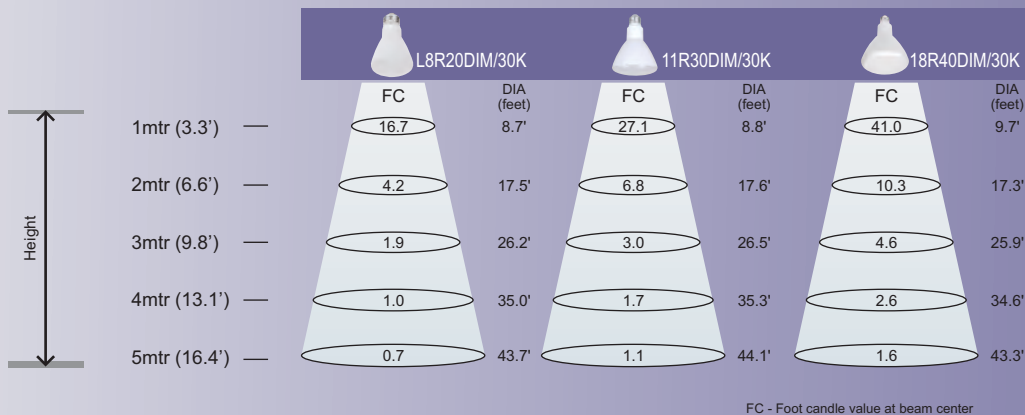

LED R20/30/40 Reflector Shape Dimmable Light Bulb

LED DIMMABLE Reflector

Nominal Wattage	Overdrive Model #	Description	Initial Lumen	Lm/watt	Power Factor	CRI	Average Rated Life (Hrs.)	Dia Inch	Length Inch	Case Qty	Item #
8	• L8R20DIM/30K	8W LED R20 Shape Bulb Dimmable - 3000K	520	65	0.70	82	25,000	2.48 / 63	3.9 / 100	12	525
11	• L11R30DIM/30K	11W LED R30 Shape Bulb Dimmable - 3000K	750	64	0.70	82	25,000	3.74 / 95	5.1 / 130	12	514
11	• L11R30DIM/50K	11W LED R30 Shape Bulb Dimmable - 5000K	790	68	0.70	82	35,000	3.74 / 95	5.1 / 130	12	524
18	• L18R40DIM/30K	18W LED R40 Shape Bulb Dimmable - 3000K	1230	68	0.90	82	25,000	5.0 / 127	6.5 / 164	12	526
18	• L18R40DIM/50K	18W LED R40 Shape Bulb Dimmable - 5000K	1320	73	0.90	82	35,000	5.0 / 127	6.5 / 164	12	527

• LM79 • ENERGY STAR

Applications

Dims down to 0%

Features

- Designed for long product life - electronics and LEDs
- Instantly bright and color stability over lifetime of product
- Environmentally friendly - mercury free & lead free
- Maintenance free for more than ten years (assuming 8 hours per day 365 days per year)
- Significantly reduces maintenance costs
- Intelligently and aesthetically designed
- Low energy consumption Save up to 80% in energy cost
- Direct replacement and easy to fit
- Instant On Light

Notes

- Available in other color temperature also (upon request)
- Dimension with + 0.1 inch tolerance
- Lumen Maintenance (L70 > 25,000 hrs.)
- Specifications can be changed without prior notice, as LED is a dynamic & new evolving technology
- **CAUTION** : The lamp may not be compatible with all dimmer. Check www.overdrive-lighting.com or www.overdriveasia.com to find up to date dimmer compatibility option.