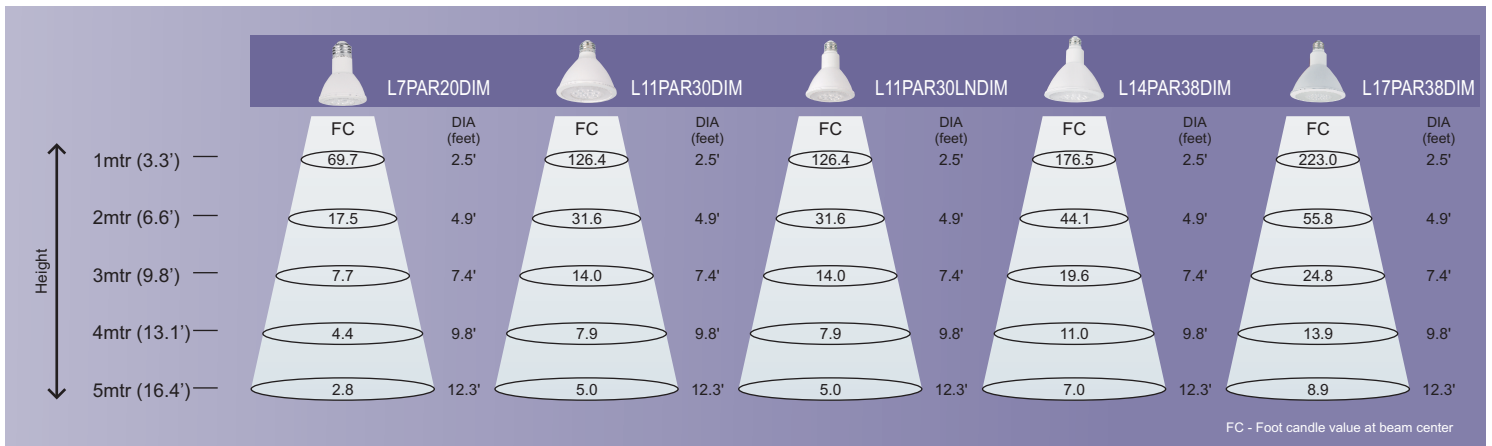

NEW! LED PAR Lamps

No Fins

LED PAR20/30/38 Reflector Dimmable Light Bulb

LED PAR20, PAR30, PAR38

Nominal Wattage	Overdrive Model #	Description	Initial Lumen	Lm/watt	CRI	Beam Angle	CBCP	Average Rated Life(Hrs.)	Dia Inch	Length Inch	Case Qty	Equal Halogen.	Item #
7 W	L7PAR20DIM/FL/30K	7W LED PAR20 Dimmable,40°/3000K	415	59	82	40°	750	35,000	2.48"	3.23"	12	= 50W	552
11 W	L11PAR30DIM/FL/30K	11W LED PAR30 Dimmable,40°/3000K	750	68	82	40°	1360	35,000	3.74"	4.56"	12	= 75W	553
11 W	L11PAR30LNDIM/FL/30K	11W LED PAR30 Long Neck Dimmable,40°/3000K	750	68	82	40°	1360	35,000	3.74"	4.56"	12	= 90W	554
14 W	L14PAR38NDIM/FL/30K	14W LED PAR38 Dimmable,40°/3000K	980	70	82	40°	1900	35,000	4.76"	5.16"	12	= 120W	555
17 W	L17PAR38NDIM/FL/30K	17W LED PAR38 Dimmable,40°/3000K	1200	71	82	40°	2400	35,000	4.76"	5.16"	12	= 120W	556

Notes

- Available in other color temperature and angle also (upon request)
- Dimension with + 0.1 inch tolerance
- Lumen Maintenance (L70>35,000 hrs.)
- Specifications can be changed without prior notice, as LED is a dynamic & new evolving technology
- **CAUTION** : The lamp may not be compatible with all dimmer. Check www.overdriveasia.com to find up to date dimmer compatibility option.