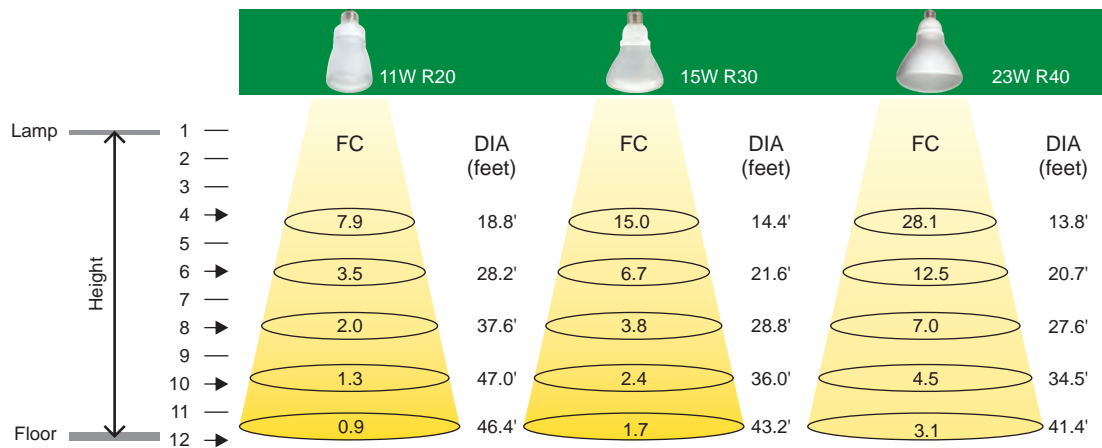

## R20 / R30 / R40 Indoor Reflector CFL

Nominal Wattage	Overdrive Model #	Item Description & CCT	Initial Lumen	Av Rated Life (hrs)	Diameter inch / mm	Length inch / mm	Pack Master	Item #
11	11W/ODR20	11W R20 Reflector- CFL-Soft White	360	10,000	2.5 / 64	5.0 / 126	12	122
11	11W/ODR20/50K	11W R20 Reflector- CFL-Natural DL	360	10,000	2.5 / 64	5.0 / 126	12	123
15	• 15W/ODR30	15W R30 Reflector- CFL-Soft White	700	10,000	3.7 / 95	5.4 / 137	12	037
15	15W/ODR30/41K	15W R30 Reflector- CFL-Cool White	700	10,000	3.7 / 95	5.4 / 137	12	161
15	15W/ODR30/50K	15W R30 Reflector- CFL-Natural DL	700	10,000	3.7 / 95	5.4 / 137	12	092
23	• 23W/ODR40	23W R40 Reflector- CFL-Soft White	1090	10,000	5.0 / 127	6.5 / 165	12	129
23	23W/ODR40/50K	23W R40 Reflector- CFL-Natural DL	1200	10,000	5.0 / 127	6.5 / 165	12	130

### Features

- 6,000 to 10,000 hour average rated life reduces relamping & related costs
- Rare earth tri-phosphor with 80 plus CRI for better performance
- High Luminous Efficacy
- 75% Lower Power Consumption over incandescent bulbs
- Available in various color temperature
- Size same as incandescent lamp and true retrofit

### Notes

- Not Dimmable
- Available in other color temperature also (upon request)
- Dimension with  $\pm 0.1$  inch tolerance