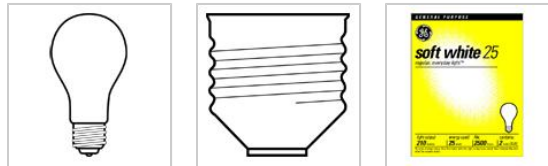

GE
Lighting

97492 - 25A/W-2PK

GE soft white 25 watt A19 2-pack

- Use original GE's Soft White when you need a light without glare and harsh shadows.
- 210 lumens providing subtle, reassuring™ light
- 2500K soft white light appearance
- A19 shape with medium base for use in table lamps and enclosed fixtures
- Estimated yearly energy costs \$3.01 based on 3 hours per day \$0.11 per kWh
- GE soft white bulbs provide warm, pleasing everyday light without harsh glares and shadows. Use general purpose GE soft white bulbs in common household fixtures like table lamps, floor lamps, enclosed ceiling fixtures and bare lamp sockets
- Lasts 2.3 years based on 3 hours per day usage

GENERAL CHARACTERISTICS

| | |
|---------------------|-----------------------|
| Lamp Type | Incandescent - A-line |
| Bulb | A19 |
| Base | Medium Screw (E26) |
| Filament | CC-6 |
| Bulb Finish | Soft white |
| Rated Life (NOM) | 2500.0 h |
| Bulb Material | Soft glass |
| Primary Application | Standard |