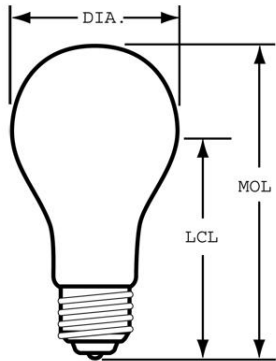

GE
Lighting

97492 - 25A/W-2PK

GE soft white 25 watt A19 2-pack

- Use original GE's Soft White when you need a light without glare and harsh shadows.
- 210 lumens providing subtle, reassuring™ light
- 2500K soft white light appearance
- A19 shape with medium base for use in table lamps and enclosed fixtures
- Estimated yearly energy costs \$3.01 based on 3 hours per day \$0.11 per kWh
- GE soft white bulbs provide warm, pleasing everyday light without harsh glares and shadows. Use general purpose GE soft white bulbs in common household fixtures like table lamps, floor lamps, enclosed ceiling fixtures and bare lamp sockets
- Lasts 2.3 years based on 3 hours per day usage

GENERAL CHARACTERISTICS

| | |
|---------------------|-----------------------|
| Lamp Type | Incandescent - A-line |
| Bulb | A19 |
| Base | Medium Screw (E26) |
| Filament | CC-6 |
| Bulb Finish | Soft white |
| Rated Life (NOM) | 2500.0 h |
| Bulb Material | Soft glass |
| Primary Application | Standard |

DIMENSIONS

| | |
|------------------------------------|--------------------|
| Maximum Overall Length (MOL) (NOM) | 4.250 in(107.9 mm) |
| Bulb Diameter (DIA) (NOM) | 2.375 in(60.3 mm) |
| Light Center Length (LCL) (NOM) | 2.500 in(63.5 mm) |