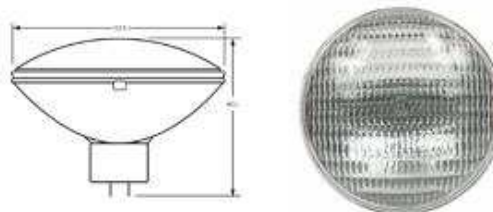

13227 – FFS-Q1000PAR64/6

GE Quartzline® Showbiz® PAR64 - Stage & Studio; Wide Flood

GENERAL CHARACTERISTICS

Lamp type	Sealed Beam - PAR
Bulb	PAR64
Base	Extended Mogul End Prong (GX16d EXT)
Filament	C-7A
Product Technology	Halogen
Wattage	1000
Voltage	120
Voltage (MIN)	1000
Rated Life	800 hrs
Rated Life (Vert)	800 hrs
Primary Application	Stage & Studio; Wide Flood

Bulb

Base

Filament

[View Larger](#)**PHOTOMETRIC CHARACTERISTICS**

Initial Lumens	40000
Initial Lumens (Hor)	40000
Initial Lumens (Vert)	40000
Beam Spread - Horizontal	71° - 10 %, 48° - 50 %
Beam Spread - Vertical	24° - 50 %, 45° - 10 %
Center Beam Candlepower (CBCP)	40000
Color Temperature	3200 K
Color Rendering Index (CRI)	63
Max. Beam Candlepower (MBCP) (MAX)	40000
Nominal Initial Lumens per Watt	40

DIMENSIONS

Maximum Overall Length (MOL)	6.0000 in (152.4 mm)
Bulb Diameter (DIA)	8.000 in (203.2 mm)

PRODUCT INFORMATION

Product Code	13227
Description	FFS-Q1000PAR64/6
ANSI Code	FFS
Standard Package	Case
Standard Package GTIN	10043168132272
Standard Package Quantity	6
Sales Unit	Unit
No Of Items Per Sales Unit	1
No Of Items Per Standard Package	6
UPC	043168132275