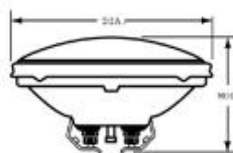

GE PAR36 - Wide Flood

- Standard Halogen - Crisp, white light

[Print this Page](#)
[Convert to PDF](#)
GENERAL CHARACTERISTICS

Lamp type	Sealed Beam - PAR
Bulb	PAR36
Base	Screw Terminals
Filament	C-6
Product Technology	Halogen
Wattage	35
Voltage	12
Voltage (MIN)	35
Rated Life	4000 hrs
Rated Life (Vert)	4000 hrs
Primary Application	Wide Flood

DIMENSIONS

Maximum Overall Length (MOL)	2.7500 in (69.8 mm)
Bulb Diameter (DIA)	4.500 in (114.3 mm)

PRODUCT INFORMATION

Product Code	19877
Description	35PAR36/H/FL30
Standard Package	Case
Standard Package GTIN	00043168198776
Standard Package Quantity	12
Sales Unit	Unit
No Of Items Per Sales Unit	1