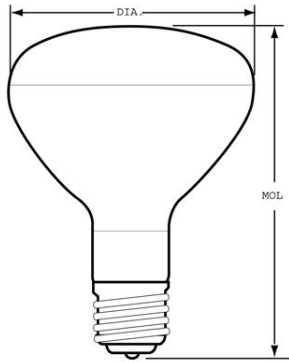

GE
Lighting

21256 - 300R/3FL

GE R40 - Reflector Flood

CAUTIONS & WARNINGS

Warning

- Unexpected lamp rupture may cause injury, fire, or property damage
 - Avoid direct water/liquid contact.
- Risk of Fire
 - Keep combustible materials away from lamp.
 - Use in fixture rated for this product.

NOTES

- Collector grid.
- Lamp base is a brass base (BB).
- Lamp is made of heat resistant glass (HRG).
- Light output is maintained best when burned within 45 degrees of vertically base up.

GENERAL CHARACTERISTICS

| | |
|---------------------|--------------------------|
| Lamp Type | Incandescent - Reflector |
| Bulb | R40 |
| Base | Mogul Screw (E39) |
| Filament | CC-2V |
| Bulb Finish | Frost |
| Rated Life (NOM) | 2000.0 h |
| Bulb Material | Heat resistant glass |
| Base Material | Brass |
| Primary Application | Reflector Flood |

ELECTRICAL CHARACTERISTICS

| | |
|---------------|-------|
| Wattage (NOM) | 300.0 |
| Voltage (NOM) | 130.0 |

DIMENSIONS

| | |
|------------------------------------|--------------------|
| Maximum Overall Length (MOL) (NOM) | 7.250 in(184.1 mm) |
| Bulb Diameter (DIA) (NOM) | 5.000 in(127.0 mm) |