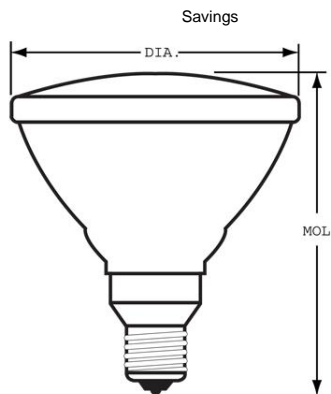

GE
Lighting

21389 - 75PAR/H/FL25

GE PAR38

- Standard Halogen - Crisp, white light

Photo
Not Available

GENERAL CHARACTERISTICS

Lamp Type	Halogen - PAR
Bulb	PAR38
Base	Medium Skirt (E26/50x39)
Filament	CC-8
Rated Life	2500.0 hrs

PHOTOMETRIC CHARACTERISTICS

Initial Lumens	1050.0 /800.0
Center Beam Candlepower (CBCP)	4000.0
Color Temperature	2850.0 K
Nominal Initial Lumens per Watt	14 /12

ELECTRICAL CHARACTERISTICS

Wattage	75.0
Voltage	130.0

DIMENSIONS

Maximum Overall Length (MOL)	5.313 cm
Bulb Diameter (DIA)	4.75 cm

PRODUCT INFORMATION

Product Code	21389
Description	75PAR/H/FL25
Standard Package	Case
Standard Package GTIN	00043168213899
Standard Package Quantity	12
Sales Unit	Unit
No Of Items Per Sales Unit	1
No Of Items Per Standard Package	12
UPC	043168900911