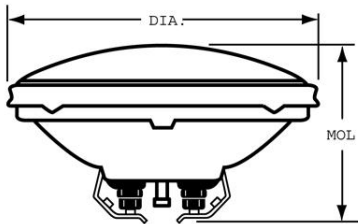

GE
Lighting

24430 - 4406

GE PAR36 - Tractor

GENERAL CHARACTERISTICS

Lamp Type	Sealed Beam - PAR
Bulb	PAR36
Base	Screw Terminals
Filament	C-6
Rated Life (NOM)	300.0 h
Primary Application	Tractor

PHOTOMETRIC CHARACTERISTICS

Beam Spread - Horizontal	80.0 - 10.0 °
Beam Spread - Vertical	30.0 - 10.0 °
Max. Beam Candlepower (MBCP) (MAX)	600.0

ELECTRICAL CHARACTERISTICS

Wattage (NOM)	35.0
Voltage (NOM)	12.8

DIMENSIONS

Maximum Overall Length (MOL) (NOM)	2.750 in(69.8 mm)
Bulb Diameter (DIA) (NOM)	4.500 in(114.3 mm)