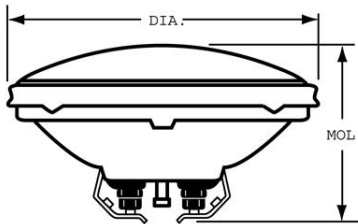

GE
Lighting

24448 - 4411

GE PAR36 - Tractor

GENERAL CHARACTERISTICS

Lamp Type	Sealed Beam - PAR
Bulb	PAR36
Base	Screw Terminals
Filament	C-6
Rated Life (NOM)	300.0 h
Primary Application	Tractor

PHOTOMETRIC CHARACTERISTICS

Beam Spread - Vertical	300.0 - 10.0 °
Beam Spread (10% hor)	Trapezoidal
Abstract Values	
Max. Beam Candlepower (MBCP) (MAX)	3000.0

ELECTRICAL CHARACTERISTICS

Wattage (NOM)	35.0
Voltage (NOM)	12.8

DIMENSIONS

Maximum Overall Length (MOL) (NOM)	2.750 in(69.8 mm)
Bulb Diameter (DIA) (NOM)	4.500 in(114.3 mm)

PRODUCT INFORMATION

Product Code	24448
Description	4411
ANSI Code	4411
Standard Package	Case
Standard Package GTIN	10043168244487
Standard Package Quantity	12
Sales Unit	Unit
No Of Items Per Sales Unit	1
No Of Items Per Standard Package	12
UPC	043168244480