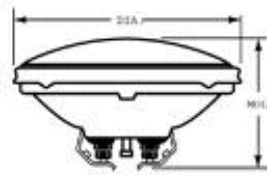

24650 – 4509
GE PAR36 - Aircraft

GENERAL CHARACTERISTICS

Lamp type	Sealed Beam - PAR
Bulb	PAR36
Base	Screw Terminals
Filament	C-6
Product Technology	Incandescent
Wattage	100
Voltage	13
Rated Life	25 hrs
Primary Application	Aircraft

Bulb

Base

Filament

[View Larger](#)

PHOTOMETRIC CHARACTERISTICS

Beam Spread - Horizontal	12° - 10 %
Beam Spread - Vertical	6° - 10 %
Max. Beam Candlepower (MBCP) (MAX)	110000

DIMENSIONS

Maximum Overall Length (MOL)	2.7500 in (69.8 mm)
Bulb Diameter (DIA)	4.500 in (114.3 mm)