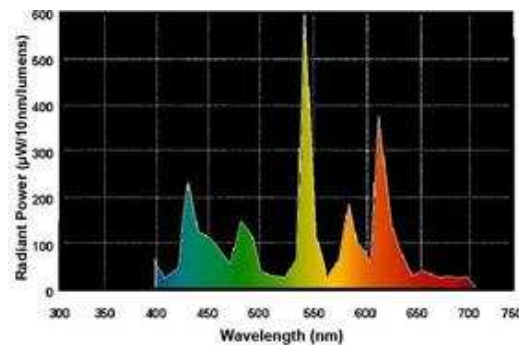

GRAPHS & CHARTS

Spectral Power Distribution