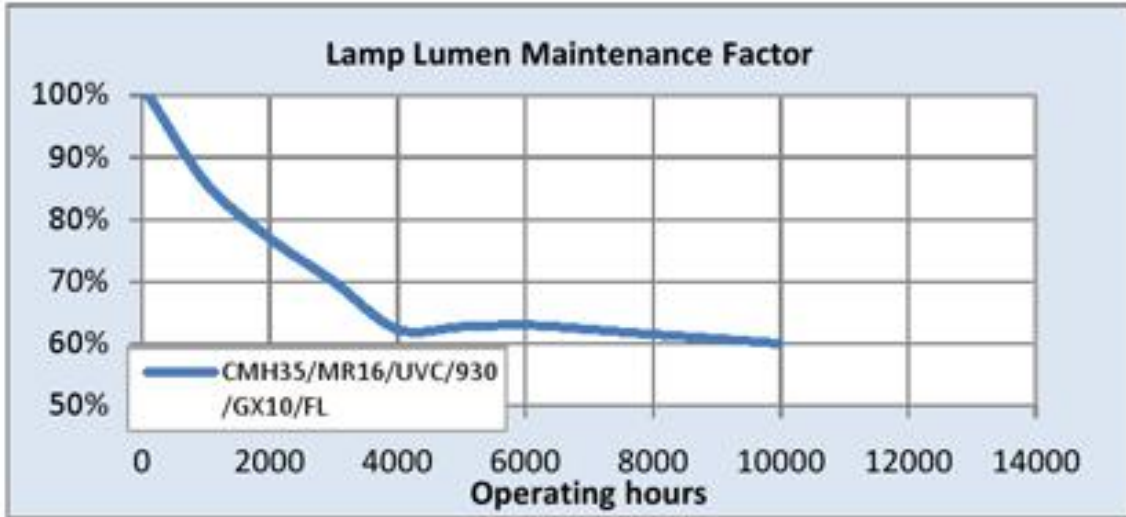

Lumen maintenance data