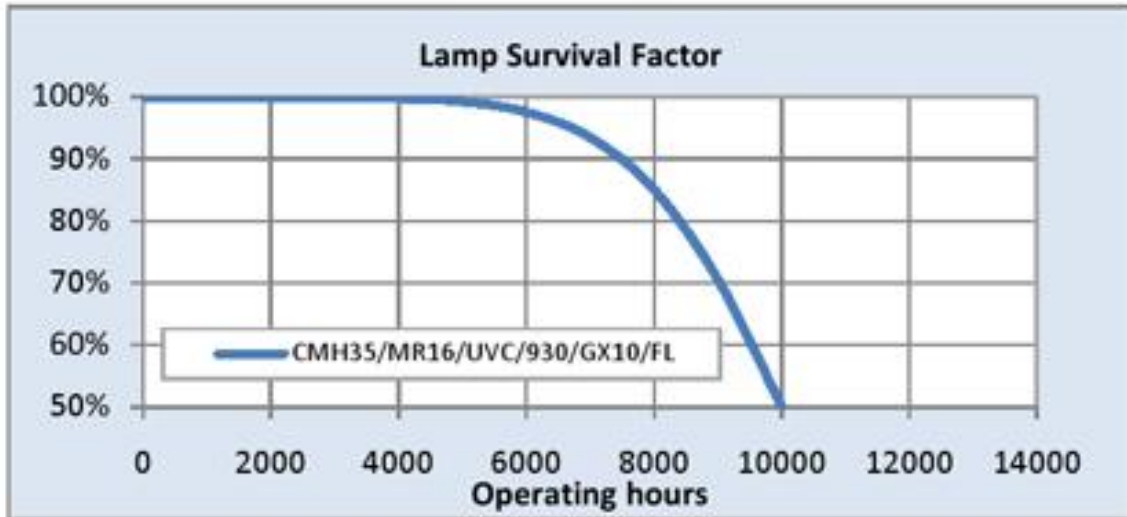

Survival Data

Downloads & Links

[Go to the catalog site (HTTP)](#)

[HID Lamps Spectrum Catalogue (EN) (PDF)](#)

[ConstantColor™ CMH Ultra Brochure (PDF)](#)

[ConstantColor™ White Light CMH Brochure (PDF)](#)

[ConstantColor™ CMH MR16 Data sheet (PDF)](#)

[CMH Product Safety Data Sheet (PDF)](#)

[Lighting design tools & calculators (HTTP)](#)