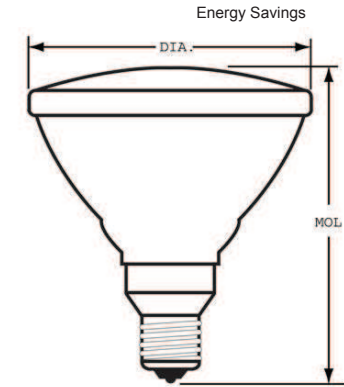

GE
Lighting

90529 - 60PAR/HIR+/FL25

GE HIR™ PLUS PAR38

CAUTIONS & WARNINGS

Caution

- Risk of Burn
 - Allow lamp to cool before handling.
- Lamp may shatter and cause injury if broken
 - Do not use lamp if outer glass is scratched or broken.

Warning

- Risk of Electric Shock
 - Turn power off before inspection, installation or removal.
- Unexpected lamp rupture may cause injury, fire, or property damage
 - Do not use lamp if outer glass is scratched or broken.
- Risk of Fire
 - Keep combustible materials away from lamp.

GENERAL CHARACTERISTICS

Lamp Type	Halogen - PAR
Bulb	PAR38
Base	Medium Skirt (E26/50x39)
Filament	CC-8
Rated Life	4200.0 hrs

PHOTOMETRIC CHARACTERISTICS

Initial Lumens	1260.0
Center Beam Candlepower (CBCP)	4700.0
Color Temperature	2800.0 K
Nominal Initial Lumens per Watt	21

ELECTRICAL CHARACTERISTICS

Wattage	60.0
Voltage	120.0

DIMENSIONS

Maximum Overall Length (MOL)	5.3130 in(135.0 mm)
------------------------------	---------------------

PRODUCT INFORMATION

Product Code	90529
Description	60PAR/HIR+/FL25
Standard Package	Case
Standard Package GTIN	10043168905296
Standard Package Quantity	12
Sales Unit	Unit
No Of Items Per Sales Unit	1
No Of Items Per Standard Package	12
UPC	043168905299